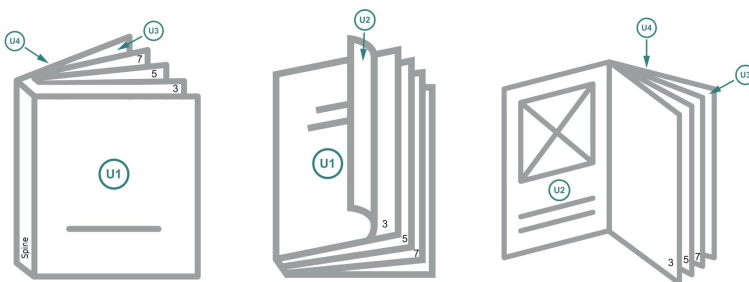

Catalogues, adhesive-bound, A6

cover

inner part

Sequence of pages

Create pages consecutively as individual pages.

finished product

Dataformat (incl. 2 mm bleed):

10,9 x 15,2 cm

Trimmed size (closed):

10,5 x 14,8 cm

bleed:

2 mm

Safety margin:

5 mm

Maintaining space between the text/information and the edge of the trimmed format prevents undesirable cuts.

Explanation of symbols

- Bleed
- Reading direction
- We will cut/perforate your product here
- Creasing/Folding

Please note:

Allow for trim allowance and safety margin according to instructions.

Arrange background graphics, images or graphics up to the edge of the data format.