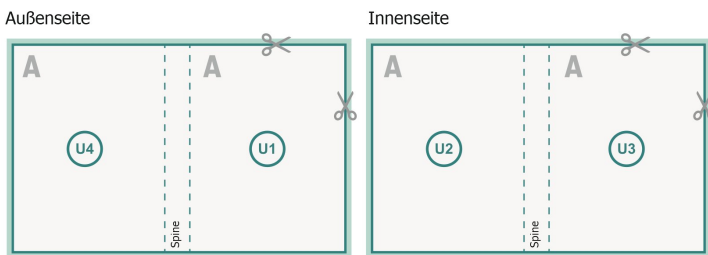

Catalogues, adhesive-bound, A6

cover

inner part

Sequence of pages

Create pages consecutively as individual pages.

finished product

Dataformat (incl. 2 mm bleed):

10,9 x 15,2 cm

Trimmed size (closed):

10,5 x 14,8 cm

bleed:

2 mm

Safety margin:

5 mm

Maintaining space between the text/information and the edge of the trimmed format prevents undesirable cuts.

Explanation of symbols

- Bleed
- Reading direction
- We will cut/perforate your product here
- Creasing/Folding

Please note:

Allow for trim allowance and safety margin according to instructions.

Arrange background graphics, images or graphics up to the edge of the data format.