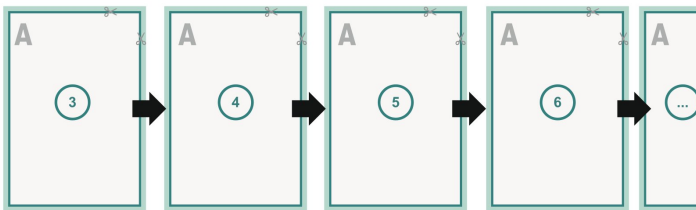

Catalogues, adhesive-bound, A5-Square

cover

inner part

Sequence of pages

Create pages consecutively as individual pages.

finished product

Dataformat (incl. 2 mm bleed):

15,2 x 15,2 cm

Trimmed size (closed):

14,8 x 14,8 cm

bleed:

2 mm

Safety margin:

5 mm

Maintaining space between the text/information and the edge of the trimmed format prevents undesirable cuts.

Explanation of symbols

- Bleed
- Reading direction
- We will cut/perforate your product here
- Creasing/Folding

Please note:

Allow for trim allowance and safety margin according to instructions.

Arrange background graphics, images or graphics up to the edge of the data format.