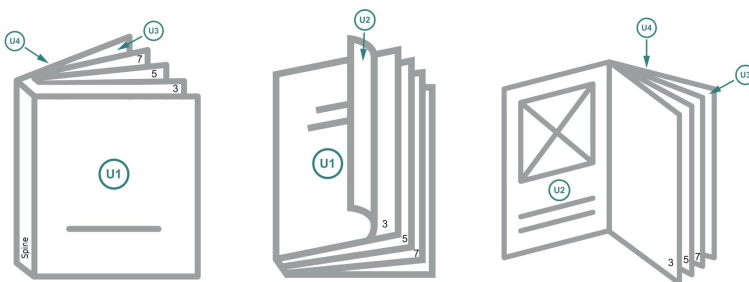

Catalogues, adhesive-bound, A5-Square

cover

inner part

Sequence of pages

Create pages consecutively as individual pages.

finished product

Dataformat (incl. 2 mm bleed):

15,2 x 15,2 cm

Trimmed size (closed):

14,8 x 14,8 cm

bleed:

2 mm

Safety margin:

5 mm

Maintaining space between the text/information and the edge of the trimmed format prevents undesirable cuts.

Explanation of symbols

- Bleed
- Reading direction
- We will cut/perforate your product here
- Creasing/Folding

Please note:

Allow for trim allowance and safety margin according to instructions.

Arrange background graphics, images or graphics up to the edge of the data format.