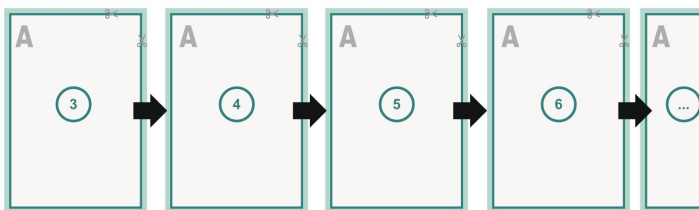

Catalogues, adhesive-bound, A4-Square

cover

inner part

Sequence of pages

Create pages consecutively as individual pages.

finished product

Dataformat (incl. 2 mm bleed):

21,4 x 21,4 cm

Trimmed size (closed):

21 x 21 cm

bleed:

2 mm

Safety margin:

5 mm

Maintaining space between the text/information and the edge of the trimmed format prevents undesirable cuts.

Explanation of symbols

-  Bleed
-  Reading direction
-  We will cut/perforate your product here
-  Creasing/Folding

Please note:

Allow for trim allowance and safety margin according to instructions.

Arrange background graphics, images or graphics up to the edge of the data format.