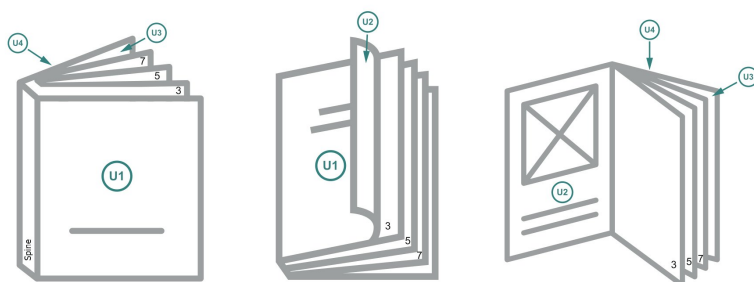

Catalogues, adhesive-bound, A4-Square

cover

inner part

Sequence of pages

Create pages consecutively as individual pages.

finished product

Dataformat (incl. 2 mm bleed):

21,4 x 21,4 cm

Trimmed size (closed):

21 x 21 cm

bleed:

2 mm

Safety margin:

5 mm

Maintaining space between the text/information and the edge of the trimmed format prevents undesirable cuts.

Explanation of symbols

-  Bleed
-  Reading direction
-  We will cut/perforate your product here
-  Creasing/Folding

Please note:

Allow for trim allowance and safety margin according to instructions.

Arrange background graphics, images or graphics up to the edge of the data format.