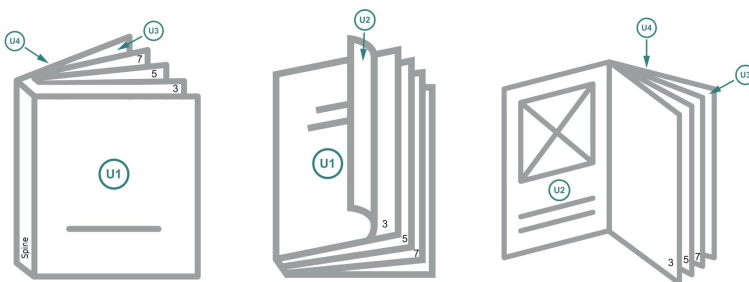

Catalogues, adhesive-bound, CD-Format

cover

inner part

Sequence of pages

Create pages consecutively as individual pages.

finished product

Dataformat (incl. 2 mm bleed):

12,4 x 12,4 cm

Trimmed size (closed):

12 x 12 cm

bleed:

2 mm

Safety margin:

5 mm

Maintaining space between the text/information and the edge of the trimmed format prevents undesirable cuts.

Explanation of symbols

Bleed

Reading direction

We will cut/perforate your product here

Creasing/Folding

Please note:

Allow for trim allowance and safety margin according to instructions.

Arrange background graphics, images or graphics up to the edge of the data format.