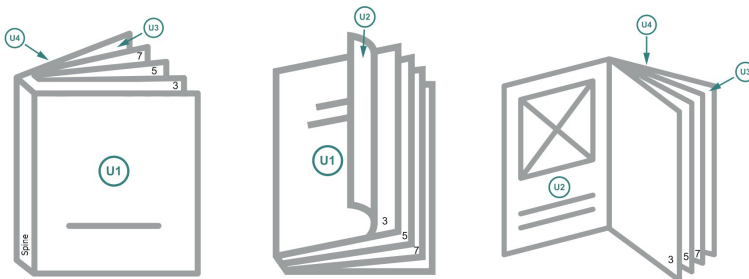

## Catalogues, adhesive-bound, A4

cover

inner part

### Sequence of pages

Create pages consecutively as individual pages.

finished product

**Dataformat (incl. 2 mm bleed):**

21,4 x 30,1 cm

**Trimmed size (closed):**

21 x 29,7 cm

**bleed:**

2 mm

**Safety margin:**

5 mm

Maintaining space between the text/information and the edge of the trimmed format prevents undesirable cuts.

### Please note:

Allow for trim allowance and safety margin according to instructions.

Arrange background graphics, images or graphics up to the edge of the data format.

Tolerances may occur during production due to cutting, punching and folding processes.