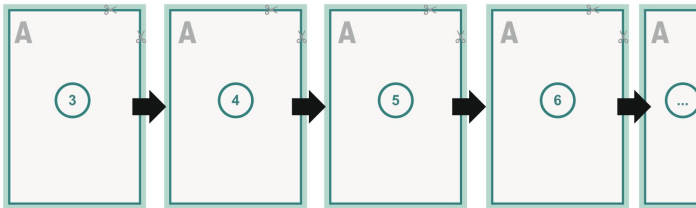

## Catalogues, adhesive-bound, A4

cover

inner part

### Sequence of pages

Create pages consecutively as individual pages.

finished product

**Dataformat (incl. 2 mm bleed):**

21,4 x 30,1 cm

**Trimmed size (closed):**

21 x 29,7 cm

**bleed:**

2 mm

**Safety margin:**

5 mm

Maintaining space between the text/information and the edge of the trimmed format prevents undesirable cuts.

### Please note:

Allow for trim allowance and safety margin according to instructions.

Arrange background graphics, images or graphics up to the edge of the data format.

Tolerances may occur during production due to cutting, punching and folding processes.