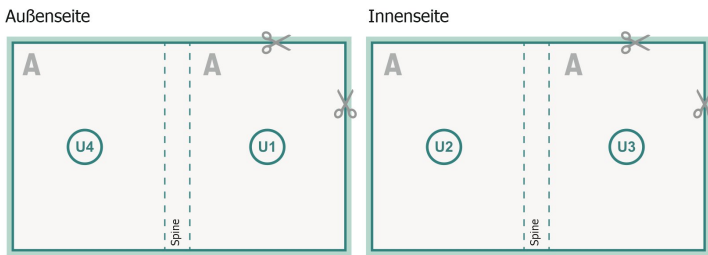

## Catalogues, adhesive-bound, A4

cover

inner part

### Sequence of pages

Create pages consecutively as individual pages.

finished product

**Dataformat (incl. 2 mm bleed):**

21,4 x 30,1 cm

**Trimmed size (closed):**

21 x 29,7 cm

**bleed:**

2 mm

**Safety margin:**

5 mm

Maintaining space between the text/information and the edge of the trimmed format prevents undesirable cuts.