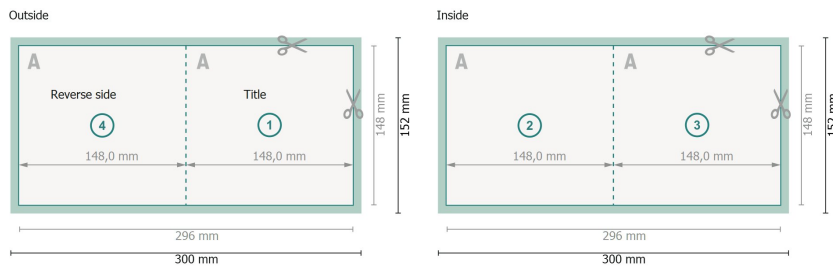

Folded Leaflets Portrait, A5-Square

4 pages, 1 fold

Dataformat (incl. 2 mm bleed):
30 x 15,2 cm

bleed:
2 mm

Trimmed size:
29,6 x 14,8 cm

Trimmed size (closed):
14,8 x 14,8 cm

Safety margin:
4 mm

Maintaining space between the text/information and the edge of the trimmed format prevents undesirable cuts.

Explanation of symbols

- Bleed
- Reading direction
- Trimmed size
- Data format
- We will cut/perforate your product here
- Creasing/Folding

Please note:

Allow for trim allowance and safety margin according to instructions.

Arrange background graphics, images or graphics up to the edge of the data format.

Tolerances may occur during production due to cutting, punching and folding processes.

Printing data: Instructions and templates can be found under the menu item *Printing data* at www.onlineprinters.com