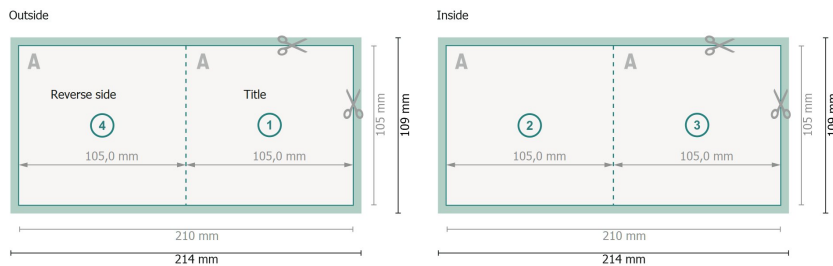

Folded Leaflets Portrait, A6-Square

4 pages, 1 fold

Dataformat (incl. 2 mm bleed):
21,4 x 10,9 cm

bleed:
2 mm

Trimmed size:
21 x 10,5 cm

Trimmed size (closed):
10,5 x 10,5 cm

Safety margin:
4 mm

Maintaining space between the text/information and the edge of the trimmed format prevents undesirable cuts.

Explanation of symbols

- Bleed
- Reading direction
- Trimmed size
- Data format
- We will cut/perforate your product here
- Creasing/Folding

Please note:

Allow for trim allowance and safety margin according to instructions.

Arrange background graphics, images or graphics up to the edge of the data format.

Tolerances may occur during production due to cutting, punching and folding processes.

Printing data: Instructions and templates can be found under the menu item *Printing data* at www.onlineprinters.com