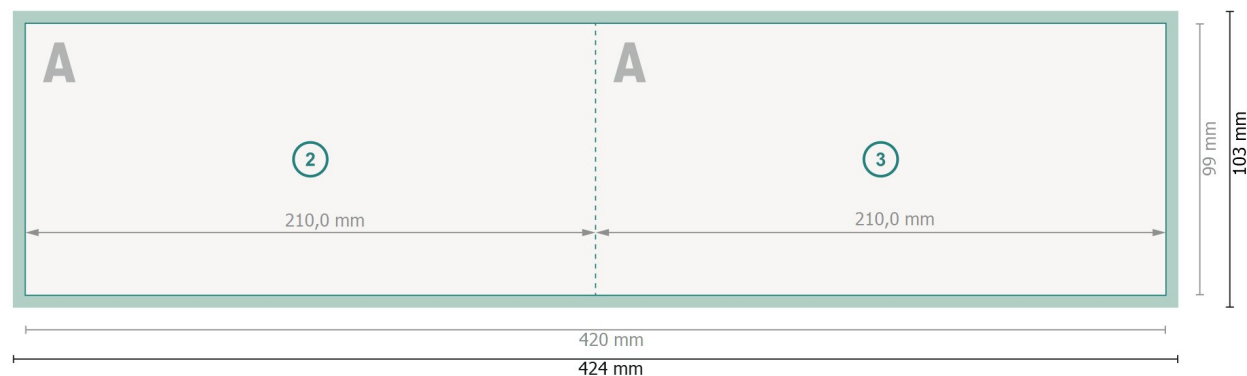

Datasheet

Folded Leaflets Landscape, DL 9.9 cm

4 pages, 1 fold

Dataformat (incl. 2 mm bleed):
42,4 x 10,3 cm

bleed:
2 mm

Trimmed size:
42 x 9,9 cm

Trimmed size (closed):
21 x 9,9 cm

Safety margin:
4 mm
Maintaining space between the text/information and the edge of the trimmed format prevents undesirable cuts.

Explanation of symbols

-  Bleed
-  Reading direction
-  Trimmed size
-  Data format
-  We will cut/perforate your product here
-  Creasing/Folding

Außenseite

Innenseite

Please note:

Allow for trim allowance and safety margin according to instructions.

Arrange background graphics, images or graphics up to the edge of the data format.

Tolerances may occur during production due to cutting, punching and folding processes.

Printing data: Instructions and templates can be found under the menu item *Printing data* at