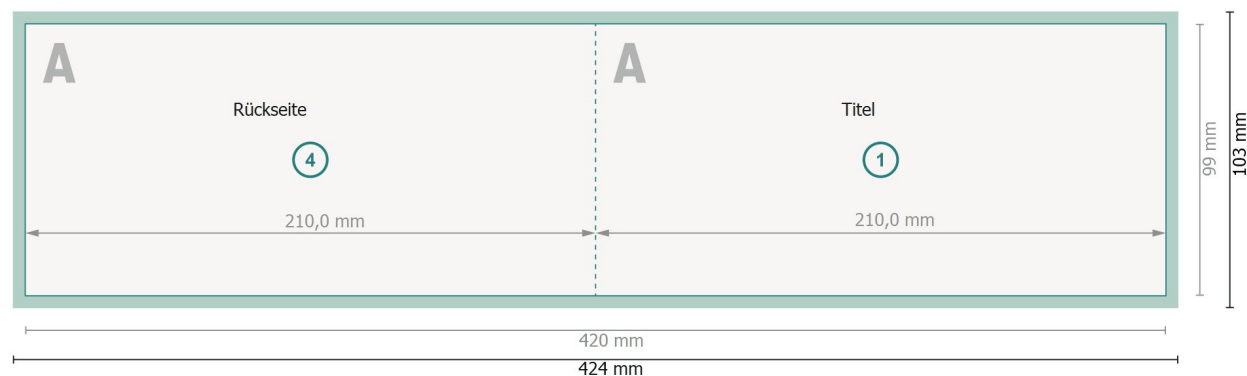

Datasheet

Folded Leaflets Landscape, DL 9.9 cm

4 pages, 1 fold

Dataformat (incl. 2 mm bleed):
42,4 x 10,3 cm

bleed:
2 mm

Trimmed size:
42 x 9,9 cm

Trimmed size (closed):
21 x 9,9 cm

Safety margin:
4 mm
Maintaining space between the text/information and the edge of the trimmed format prevents undesirable cuts.

Explanation of symbols

-  Bleed
-  Reading direction
-  Trimmed size
-  Data format
-  We will cut/perforate your product here
-  Creasing/Folding

Außenseite

Innenseite

Please note:

Allow for trim allowance and safety margin according to instructions.

Arrange background graphics, images or graphics up to the edge of the data format.

Tolerances may occur during production due to cutting, punching and folding processes.

Printing data: Instructions and templates can be found under the menu item *Printing data* at