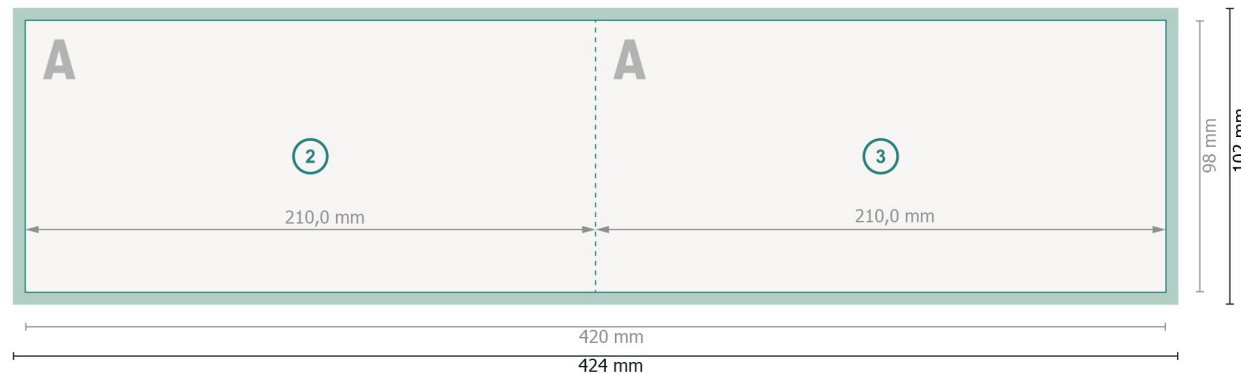

## Folded Leaflets Landscape, DL 9.8 cm

4 pages, 1 fold

**Dataformat (incl. 2 mm bleed):**  
42,4 x 10,2 cm

**bleed:**  
2 mm

**Trimmed size:**  
42 x 9,8 cm

**Trimmed size (closed):**  
21 x 9,8 cm

**Safety margin:**  
4 mm  
Maintaining space between the text/information and the edge of the trimmed format prevents undesirable cuts.

### Explanation of symbols

-  Bleed
-  Reading direction
-  Trimmed size
-  Data format
-  We will cut/perforate your product here
-  Creasing/Folding

Außenseite

Innenseite

### Please note:

Allow for trim allowance and safety margin according to instructions.

Arrange background graphics, images or graphics up to the edge of the data format.

Tolerances may occur during production due to cutting, punching and folding processes.