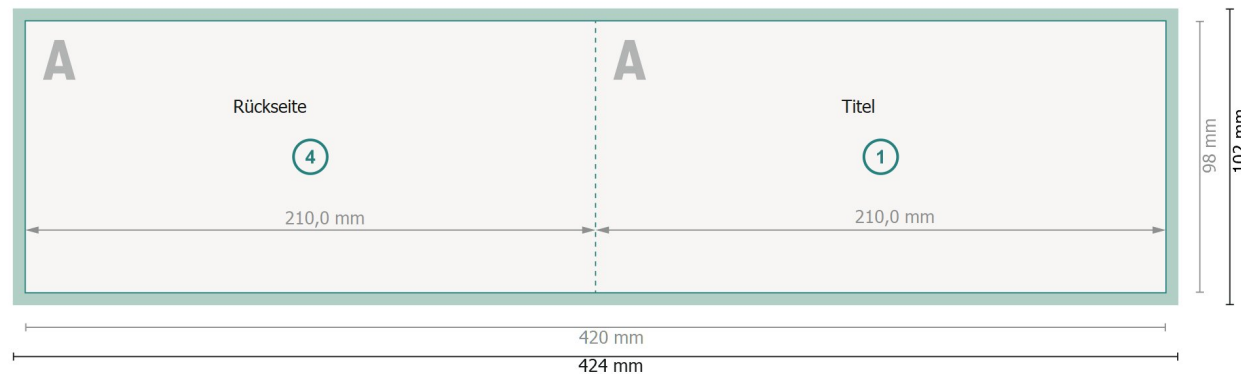

## Folded Leaflets Landscape, DL 9.8 cm

4 pages, 1 fold

**Dataformat (incl. 2 mm bleed):**  
42,4 x 10,2 cm

**bleed:**  
2 mm

**Trimmed size:**  
42 x 9,8 cm

**Trimmed size (closed):**  
21 x 9,8 cm

**Safety margin:**  
4 mm  
Maintaining space between the text/information and the edge of the trimmed format prevents undesirable cuts.

### Explanation of symbols

-  Bleed
-  Reading direction
-  Trimmed size
-  Data format
-  We will cut/perforate your product here
-  Creasing/Folding

Außenseite

Innenseite

### Please note:

Allow for trim allowance and safety margin according to instructions.

Arrange background graphics, images or graphics up to the edge of the data format.

Tolerances may occur during production due to cutting, punching and folding processes.