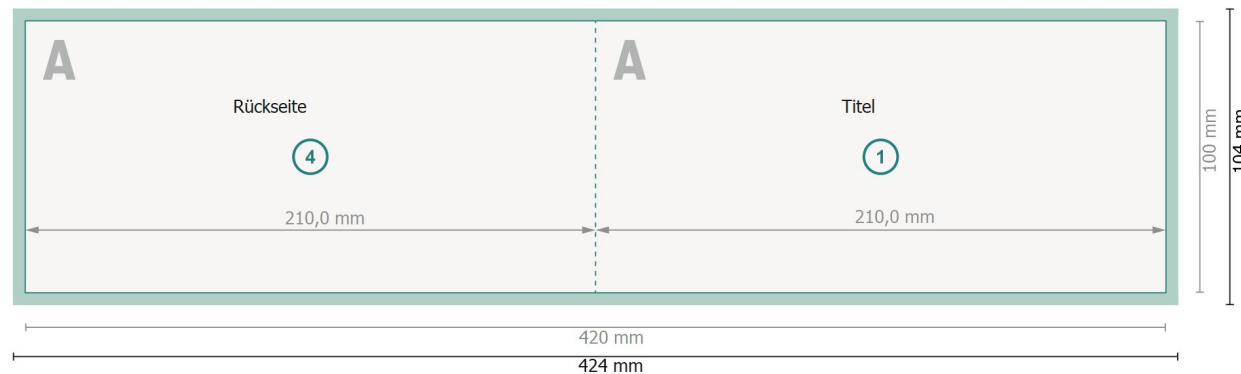

Datasheet

Folded Leaflets Landscape, DL 10,0 cm

4 pages, 1 fold

Dataformat (incl. 2 mm bleed):
42,4 x 10,4 cm

bleed:
2 mm

Trimmed size:
42 x 10 cm

Trimmed size (closed):
21 x 10 cm

Safety margin:
4 mm
Maintaining space between the text/information and the edge of the trimmed format prevents undesirable cuts.

Explanation of symbols

-  Bleed
-  Reading direction
-  Trimmed size
-  Data format
-  We will cut/perforate your product here
-  Creasing/Folding

Außenseite

Innenseite

Please note:

Allow for trim allowance and safety margin according to instructions.

Arrange background graphics, images or graphics up to the edge of the data format.

Tolerances may occur during production due to cutting, punching and folding processes.

Printing data: Instructions and templates can be found under the menu item *Printing data* at