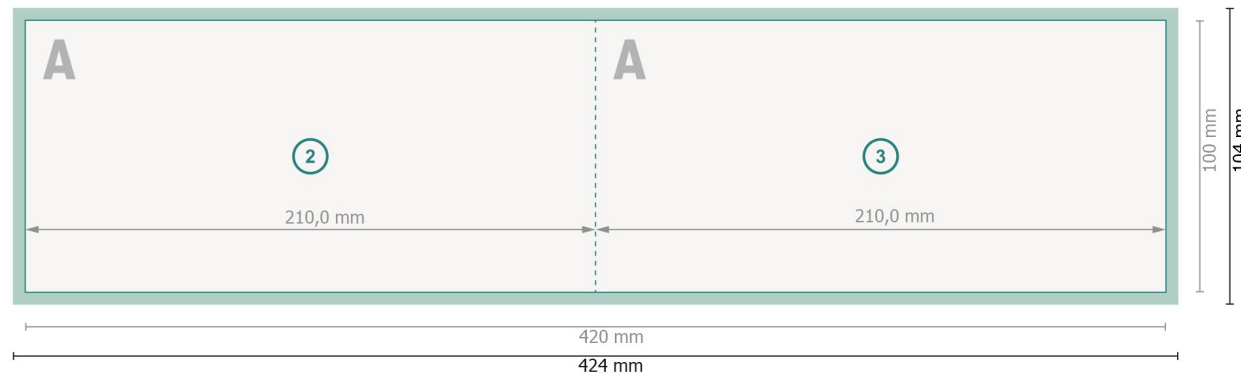

Datasheet

Folded Leaflets Landscape, DL 10,0 cm

4 pages, 1 fold

Dataformat (incl. 2 mm bleed):
42,4 x 10,4 cm

bleed:
2 mm

Trimmed size:
42 x 10 cm

Trimmed size (closed):
21 x 10 cm

Safety margin:
4 mm
Maintaining space between the text/information and the edge of the trimmed format prevents undesirable cuts.

Explanation of symbols

-  Bleed
-  Reading direction
-  Trimmed size
-  Data format
-  We will cut/perforate your product here
-  Creasing/Folding

Außenseite

Innenseite

Please note:

Allow for trim allowance and safety margin according to instructions.

Arrange background graphics, images or graphics up to the edge of the data format.

Tolerances may occur during production due to cutting, punching and folding processes.

Printing data: Instructions and templates can be found under the menu item *Printing data* at