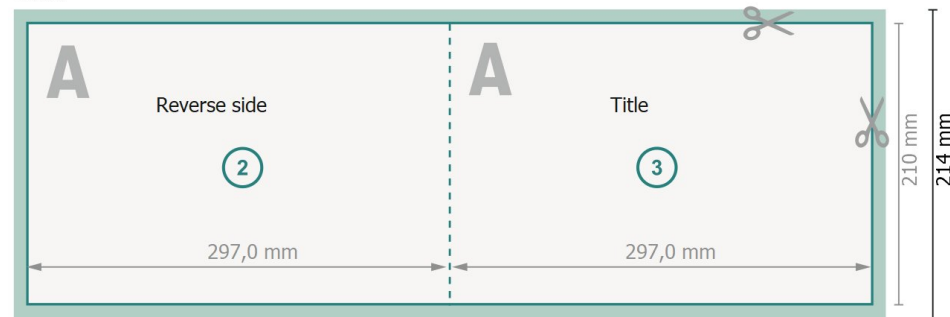

Datasheet

Folded Leaflets Landscape, A4

1 fold

Outside

Inside

Dataformat (incl. 2 mm bleed):
59,8 x 21,4 cm

bleed:
2 mm

Trimmed size:
59,4 x 21 cm

Trimmed size (closed):
29,7 x 21 cm

Safety margin:
4 mm
Maintaining space between the text/information and the edge of the trimmed format prevents undesirable cuts.

Explanation of symbols

-  Bleed
-  Reading direction
-  Trimmed size
-  Data format
-  We will cut/perforate your product here
-  Creasing/Folding

Please note:

Allow for trim allowance and safety margin according to instructions.

Arrange background graphics, images or graphics up to the edge of the data format.

Tolerances may occur during production due to cutting, punching and folding processes.