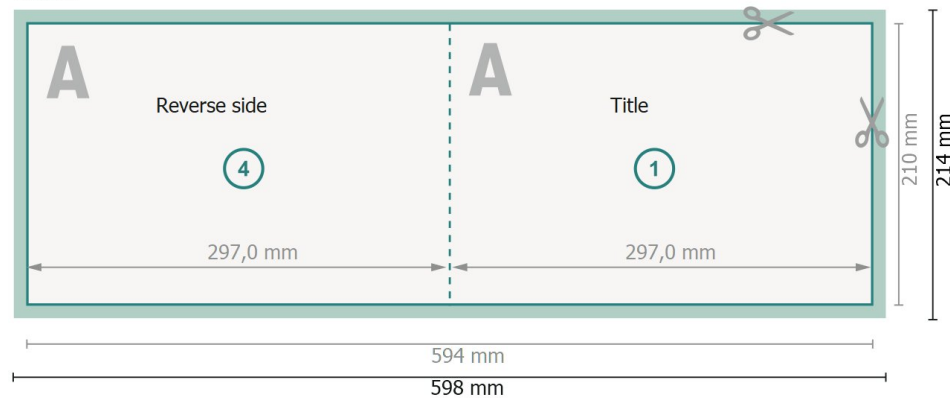

Datasheet

Folded Leaflets Landscape, A4

1 fold

Outside

Inside

Dataformat (incl. 2 mm bleed):
59,8 x 21,4 cm

bleed:
2 mm

Trimmed size:
59,4 x 21 cm

Trimmed size (closed):
29,7 x 21 cm

Safety margin:
4 mm
Maintaining space between the text/information and the edge of the trimmed format prevents undesirable cuts.

Explanation of symbols

-  Bleed
-  Reading direction
-  Trimmed size
-  Data format
-  We will cut/perforate your product here
-  Creasing/Folding

Please note:

Allow for trim allowance and safety margin according to instructions.

Arrange background graphics, images or graphics up to the edge of the data format.

Tolerances may occur during production due to cutting, punching and folding processes.