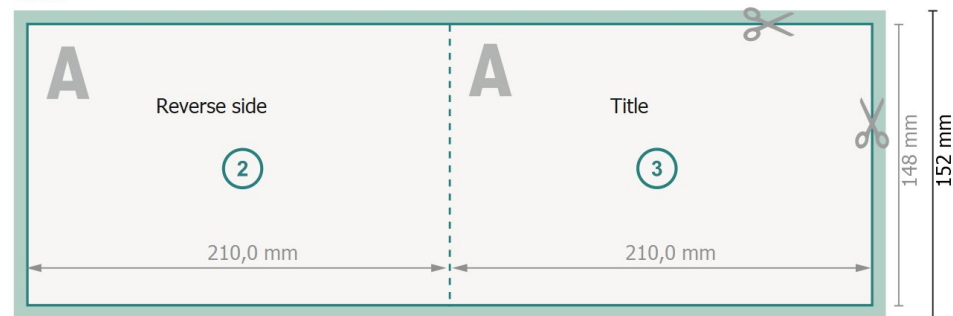

## Folded Leaflets Landscape, A5

4 pages, 1 fold

Outside

Inside

**Dataformat (incl. 2 mm bleed):**

42,4 x 15,2 cm

**bleed:**

2 mm

**Trimmed size:**

42 x 14,8 cm

**Trimmed size (closed):**

21 x 14,8 cm

**Safety margin:**

4 mm

Maintaining space between the text/information and the edge of the trimmed format prevents undesirable cuts.