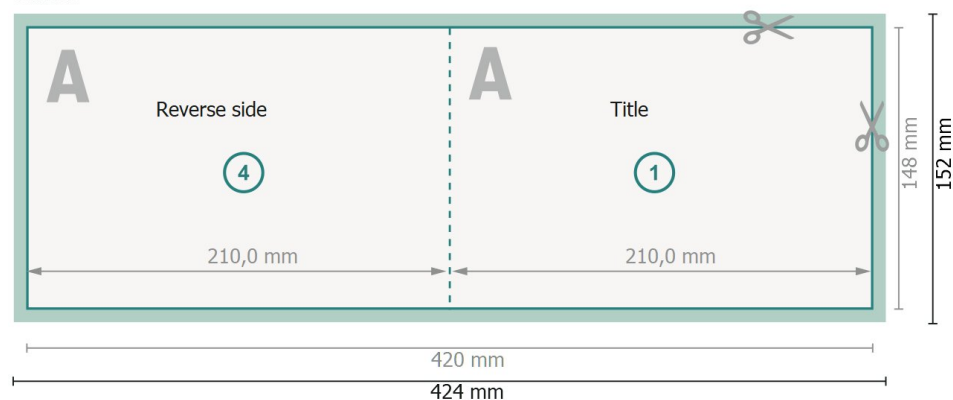

## Folded Leaflets Landscape, A5

4 pages, 1 fold

Outside

Inside

**Dataformat (incl. 2 mm bleed):**

42,4 x 15,2 cm

**bleed:**

2 mm

**Trimmed size:**

42 x 14,8 cm

**Trimmed size (closed):**

21 x 14,8 cm

**Safety margin:**

4 mm

Maintaining space between the text/information and the edge of the trimmed format prevents undesirable cuts.