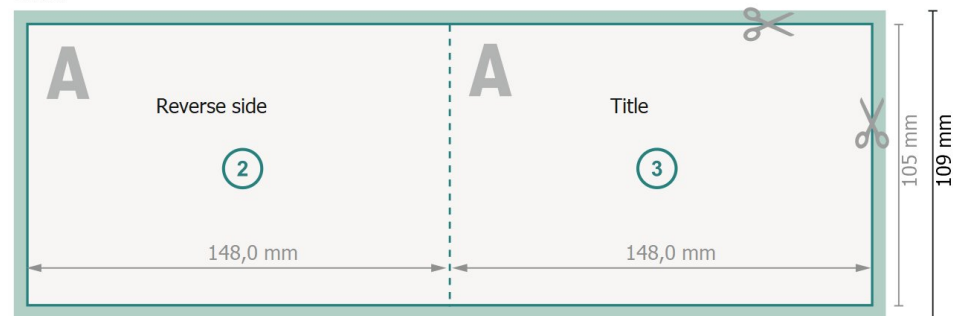

Datasheet

Folded Leaflets Landscape, A6

4 pages, 1 fold

Outside

Inside

Dataformat (incl. 2 mm bleed):
30 x 10,9 cm

bleed:
2 mm

Trimmed size:
29,6 x 10,5 cm

Trimmed size (closed):
14,8 x 10,5 cm

Safety margin:
4 mm
Maintaining space between the text/information and the edge of the trimmed format prevents undesirable cuts.

Explanation of symbols

-  Bleed
-  Reading direction
-  Trimmed size
-  Data format
-  We will cut/perforate your product here
-  Creasing/Folding

Please note:

Allow for trim allowance and safety margin according to instructions.

Arrange background graphics, images or graphics up to the edge of the data format.

Tolerances may occur during production due to cutting, punching and folding processes.