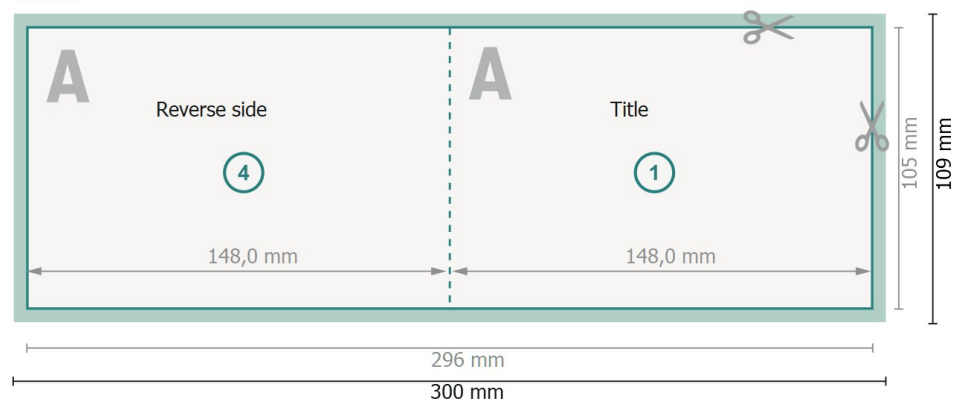

Datasheet

Folded Leaflets Landscape, A6

4 pages, 1 fold

Outside

Inside

Dataformat (incl. 2 mm bleed):
30 x 10,9 cm

bleed:
2 mm

Trimmed size:
29,6 x 10,5 cm

Trimmed size (closed):
14,8 x 10,5 cm

Safety margin:
4 mm
Maintaining space between the text/information and the edge of the trimmed format prevents undesirable cuts.

Explanation of symbols

-  Bleed
-  Reading direction
-  Trimmed size
-  Data format
-  We will cut/perforate your product here
-  Creasing/Folding

Please note:

Allow for trim allowance and safety margin according to instructions.

Arrange background graphics, images or graphics up to the edge of the data format.

Tolerances may occur during production due to cutting, punching and folding processes.