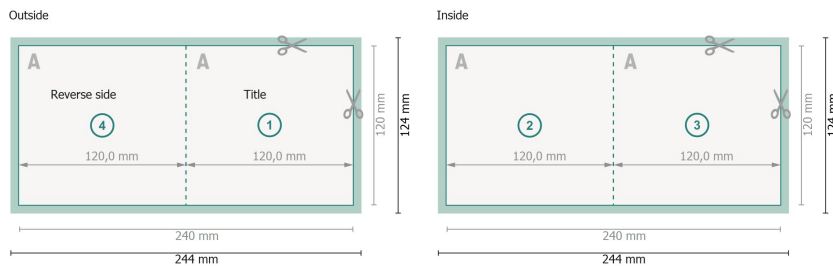

Folded Leaflets Portrait, CD-Format

4 pages, 1 fold

Dataformat (incl. 2 mm bleed):
24,4 x 12,4 cm

bleed:
2 mm

Trimmed size:
24 x 12 cm

Trimmed size (closed):
12 x 12 cm

Safety margin:
4 mm

Maintaining space between the text/information and the edge of the trimmed format prevents undesirable cuts.

Explanation of symbols

 Bleed

 Reading direction

 Trimmed size

 Data format

 We will cut/perforate your product here

 Creasing/Folding

Please note:

Allow for trim allowance and safety margin according to instructions.

Arrange background graphics, images or graphics up to the edge of the data format.

Tolerances may occur during production due to cutting, punching and folding processes.