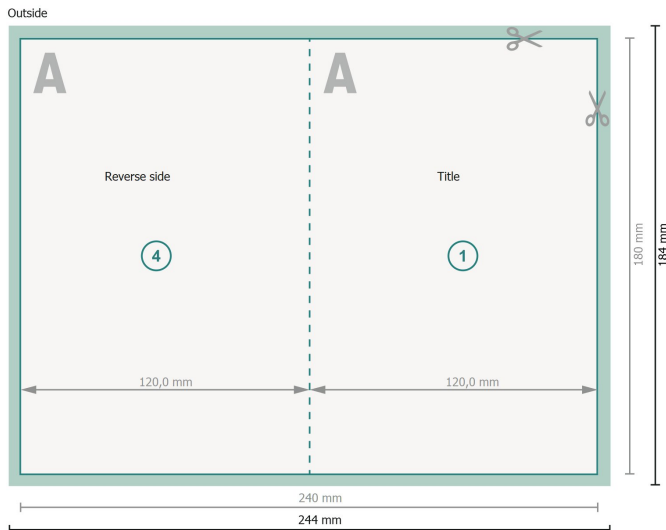

## Folded Leaflets Portrait, DVD Booklet

4 pages, 1 fold

**Dataformat (incl. 2 mm bleed):**

24,4 x 18,4 cm

**bleed:**

2 mm

**Trimmed size:**

24 x 18 cm

**Trimmed size (closed):**

12 x 18 cm

**Safety margin:**

4 mm

Maintaining space between the text/information and the edge of the trimmed format prevents undesirable cuts.

**Explanation of symbols**

-  Bleed
-  Reading direction
-  Trimmed size
-  Data format
-  We will cut/perforate your product here
-  Creasing/Folding

**Please note:**

Allow for trim allowance and safety margin according to instructions.

Arrange background graphics, images or graphics up to the edge of the data format.

Tolerances may occur during production due to cutting, punching and folding processes.