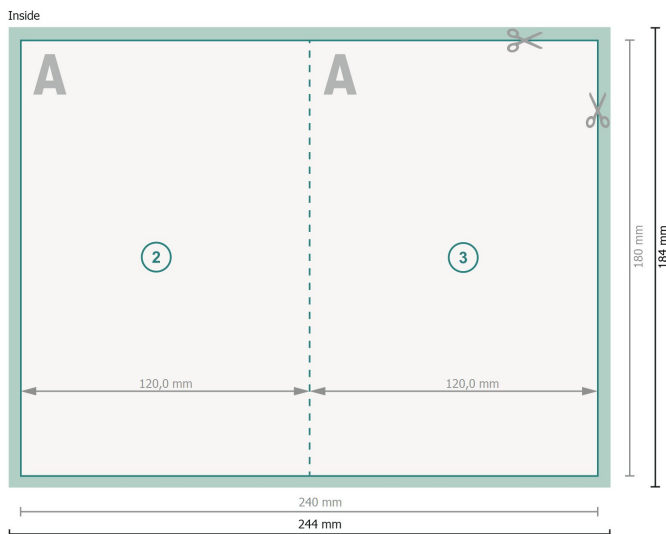

## Folded Leaflets Portrait, DVD Booklet

4 pages, 1 fold

**Dataformat (incl. 2 mm bleed):**

24,4 x 18,4 cm

**bleed:**

2 mm

**Trimmed size:**

24 x 18 cm

**Trimmed size (closed):**

12 x 18 cm

**Safety margin:**

4 mm

Maintaining space between the text/information and the edge of the trimmed format prevents undesirable cuts.

**Explanation of symbols**

-  Bleed
-  Reading direction
-  Trimmed size
-  Data format
-  We will cut/perforate your product here
-  Creasing/Folding

**Please note:**

Allow for trim allowance and safety margin according to instructions.

Arrange background graphics, images or graphics up to the edge of the data format.

Tolerances may occur during production due to cutting, punching and folding processes.