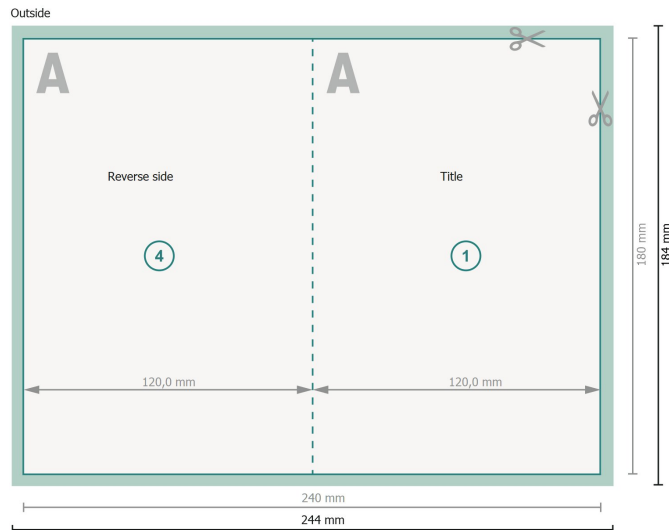

## Folded Leaflets Portrait, DVD Booklet

4 pages, 1 fold

**Dataformat (incl. 2 mm bleed):**

24,4 x 18,4 cm

**bleed:**

2 mm

**Trimmed size:**

24 x 18 cm

**Trimmed size (closed):**

12 x 18 cm

**Safety margin:**

4 mm

Maintaining space between the text/information and the edge of the trimmed format prevents undesirable cuts.

**Explanation of symbols**

-  Bleed
-  Reading direction
-  Trimmed size
-  Data format
-  We will cut/perforate your product here
-  Creasing/Folding

**Please note:**

Allow for trim allowance and safety margin according to instructions.

Arrange background graphics, images or graphics up to the edge of the data format.

Tolerances may occur during production due to cutting, punching and folding processes.