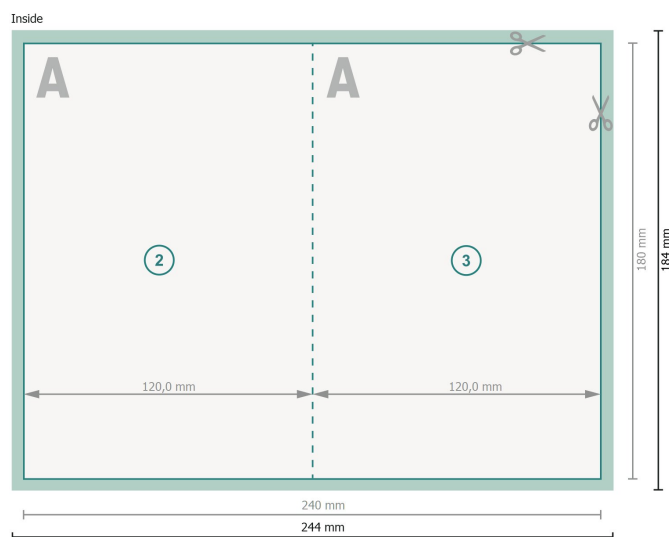

## Folded Leaflets Portrait, DVD Booklet

4 pages, 1 fold

**Dataformat (incl. 2 mm bleed):**

24,4 x 18,4 cm

**bleed:**

2 mm

**Trimmed size:**

24 x 18 cm

**Trimmed size (closed):**

12 x 18 cm

**Safety margin:**

4 mm

Maintaining space between the text/information and the edge of the trimmed format prevents undesirable cuts.

**Explanation of symbols**

-  Bleed
-  Reading direction
-  Trimmed size
-  Data format
-  We will cut/perforate your product here
-  Creasing/Folding

**Please note:**

Allow for trim allowance and safety margin according to instructions.

Arrange background graphics, images or graphics up to the edge of the data format.

Tolerances may occur during production due to cutting, punching and folding processes.