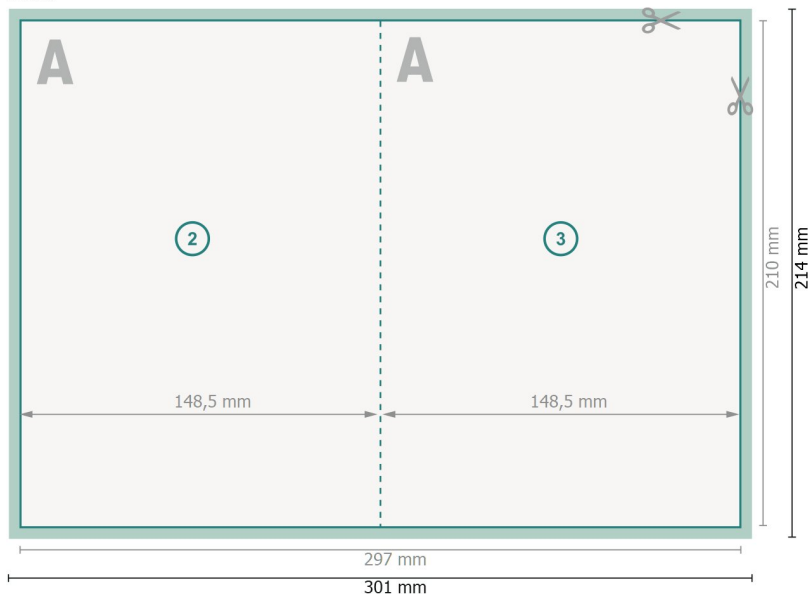

## Folded Leaflets Portrait, A5

4 pages, 1 fold

Outside

Inside

**Dataformat (incl. 2 mm bleed):**

30,1 x 21,4 cm

**bleed:**

2 mm

**Trimmed size:**

29,7 x 21 cm

**Trimmed size (closed):**

14,8 x 21 cm

**Safety margin:**

4 mm

Maintaining space between the text/information and the edge of the trimmed format prevents undesirable cuts.

**Explanation of symbols**

Bleed

Reading direction

Trimmed size

Data format

We will cut/perforate your product here

Creasing/Folding

**Please note:**

Allow for trim allowance and safety margin according to instructions.

Arrange background graphics, images or graphics up to the edge of the data format.

Tolerances may occur during production due to cutting, punching and folding processes.

Printing data: Instructions and templates can be found under the menu item *Printing data* at [www.onlineprinters.com](http://www.onlineprinters.com)