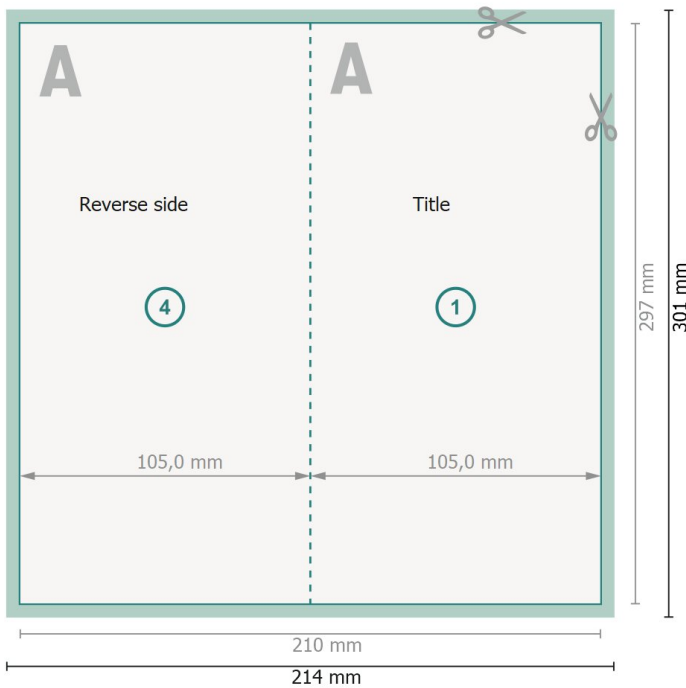

Folded Leaflets Portrait, A4 Half

4 pages, 1 fold

Outside

Inside

Dataformat (incl. 2 mm bleed):

21,4 x 30,1 cm

bleed:

2 mm

Trimmed size:

21 x 29,7 cm

Trimmed size (closed):

10,5 x 29,7 cm

Safety margin:

4 mm

Maintaining space between the text/information and the edge of the trimmed format prevents undesirable cuts.

Explanation of symbols

Bleed

Reading direction

Trimmed size

Data format

We will cut/perforate your product here

Creasing/Folding

Please note:

Allow for trim allowance and safety margin according to instructions.

Arrange background graphics, images or graphics up to the edge of the data format.

Tolerances may occur during production due to cutting, punching and folding processes.

Printing data: Instructions and templates can be found under the menu item *Printing data* at www.onlineprinters.com