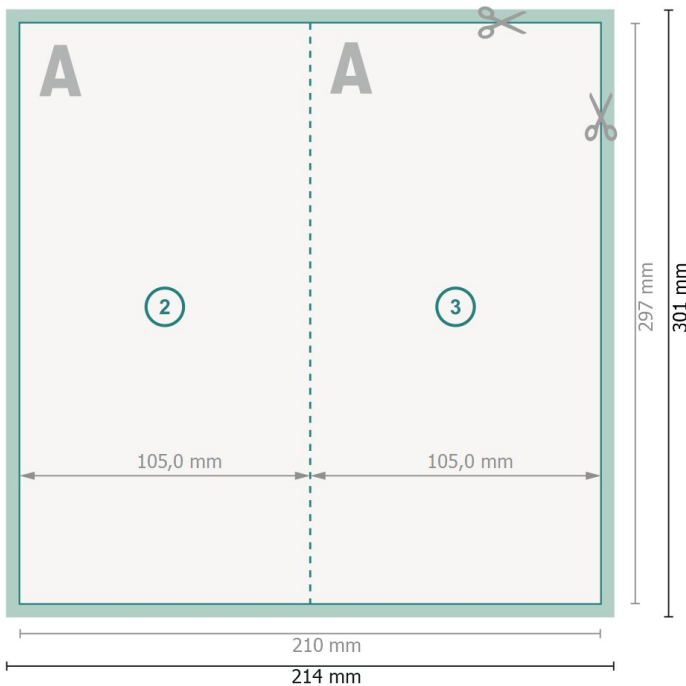

Folded Leaflets Portrait, A4 Half

4 pages, 1 fold

Outside

Inside

Dataformat (incl. 2 mm bleed):

21,4 x 30,1 cm

bleed:

2 mm

Trimmed size:

21 x 29,7 cm

Trimmed size (closed):

10,5 x 29,7 cm

Safety margin:

4 mm

Maintaining space between the text/information and the edge of the trimmed format prevents undesirable cuts.

Explanation of symbols

Bleed

Reading direction

Trimmed size

Data format

We will cut/perforate your product here

Creasing/Folding

Please note:

Allow for trim allowance and safety margin according to instructions.

Arrange background graphics, images or graphics up to the edge of the data format.

Tolerances may occur during production due to cutting, punching and folding processes.

Printing data: Instructions and templates can be found under the menu item *Printing data* at www.onlineprinters.com