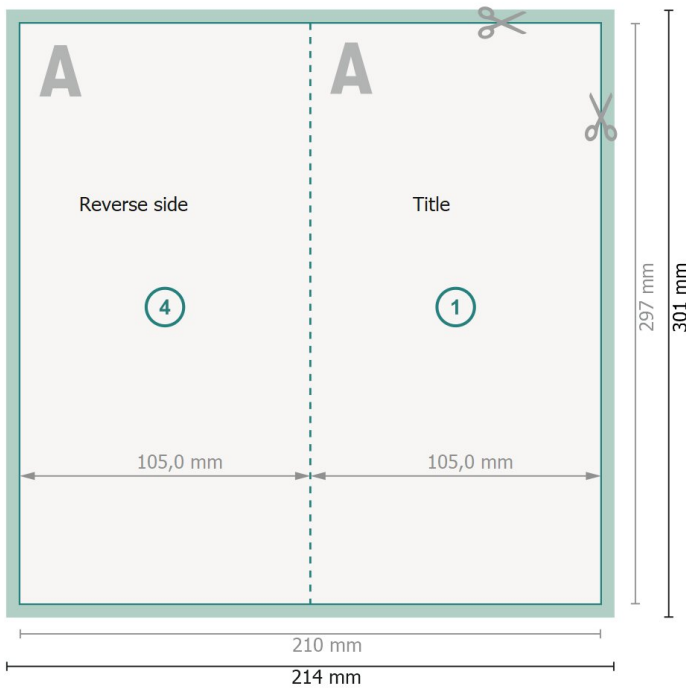

## Folded Leaflets Portrait, A4 Half

4 pages, 1 fold

Outside

Inside

**Dataformat (incl. 2 mm bleed):**

21,4 x 30,1 cm

**bleed:**

2 mm

**Trimmed size:**

21 x 29,7 cm

**Trimmed size (closed):**

10,5 x 29,7 cm

**Safety margin:**

4 mm

Maintaining space between the text/information and the edge of the trimmed format prevents undesirable cuts.

**Explanation of symbols**

Bleed

Reading direction

Trimmed size

Data format

We will cut/perforate your product here

Creasing/Folding

**Please note:**

Allow for trim allowance and safety margin according to instructions.

Arrange background graphics, images or graphics up to the edge of the data format.

Tolerances may occur during production due to cutting, punching and folding processes.

Printing data: Instructions and templates can be found under the menu item *Printing data* at [www.onlineprinters.com](http://www.onlineprinters.com)