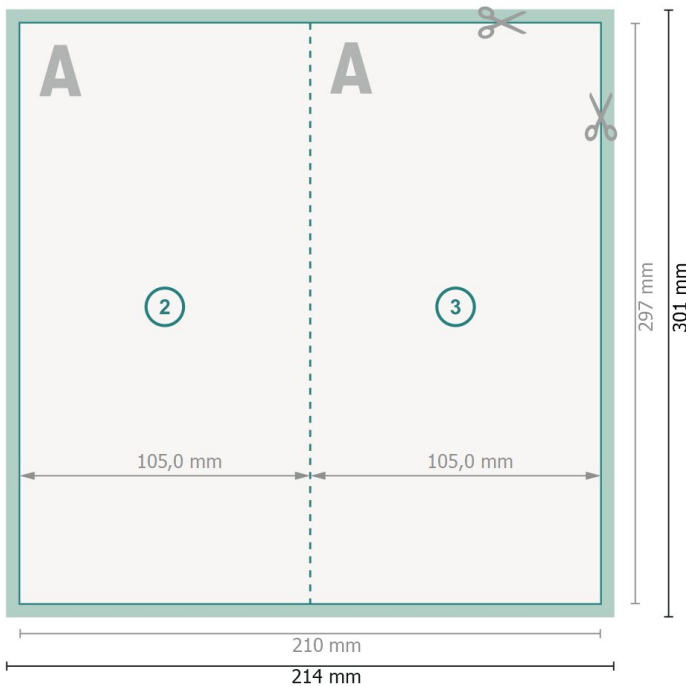

## Folded Leaflets Portrait, A4 Half

4 pages, 1 fold

Outside

Inside

**Dataformat (incl. 2 mm bleed):**

21,4 x 30,1 cm

**bleed:**

2 mm

**Trimmed size:**

21 x 29,7 cm

**Trimmed size (closed):**

10,5 x 29,7 cm

**Safety margin:**

4 mm

Maintaining space between the text/information and the edge of the trimmed format prevents undesirable cuts.

**Explanation of symbols**

Bleed

Reading direction

Trimmed size

Data format

We will cut/perforate your product here

Creasing/Folding

**Please note:**

Allow for trim allowance and safety margin according to instructions.

Arrange background graphics, images or graphics up to the edge of the data format.

Tolerances may occur during production due to cutting, punching and folding processes.

Printing data: Instructions and templates can be found under the menu item *Printing data* at [www.onlineprinters.com](http://www.onlineprinters.com)