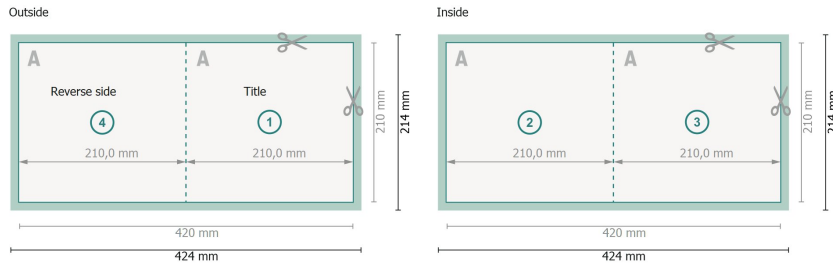

## Folded Leaflets Portrait, A4-Square

4 pages, 1 fold

**Dataformat (incl. 2 mm bleed):**  
42,4 x 21,4 cm

**bleed:**  
2 mm

**Trimmed size:**  
42 x 21 cm

**Trimmed size (closed):**  
21 x 21 cm

**Safety margin:**  
4 mm

Maintaining space between the text/information and the edge of the trimmed format prevents undesirable cuts.

### Explanation of symbols

-  Bleed
-  Reading direction
-  Trimmed size
-  Data format
-  We will cut/perforate your product here
-  Creasing/Folding

### Please note:

Allow for trim allowance and safety margin according to instructions.

Arrange background graphics, images or graphics up to the edge of the data format.

Tolerances may occur during production due to cutting, punching and folding processes.