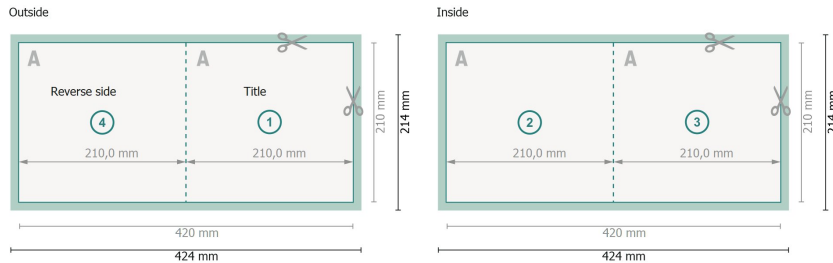

Folded Leaflets Portrait, A4-Square

4 pages, 1 fold

Dataformat (incl. 2 mm bleed):
42,4 x 21,4 cm

bleed:
2 mm

Trimmed size:
42 x 21 cm

Trimmed size (closed):
21 x 21 cm

Safety margin:
4 mm

Maintaining space between the text/information and the edge of the trimmed format prevents undesirable cuts.

Explanation of symbols

- Bleed
- Reading direction
- Trimmed size
- Data format
- We will cut/perforate your product here
- Creasing/Folding

Please note:

Allow for trim allowance and safety margin according to instructions.

Arrange background graphics, images or graphics up to the edge of the data format.

Tolerances may occur during production due to cutting, punching and folding processes.

Printing data: Instructions and templates can be found under the menu item *Printing data* at www.onlineprinters.com