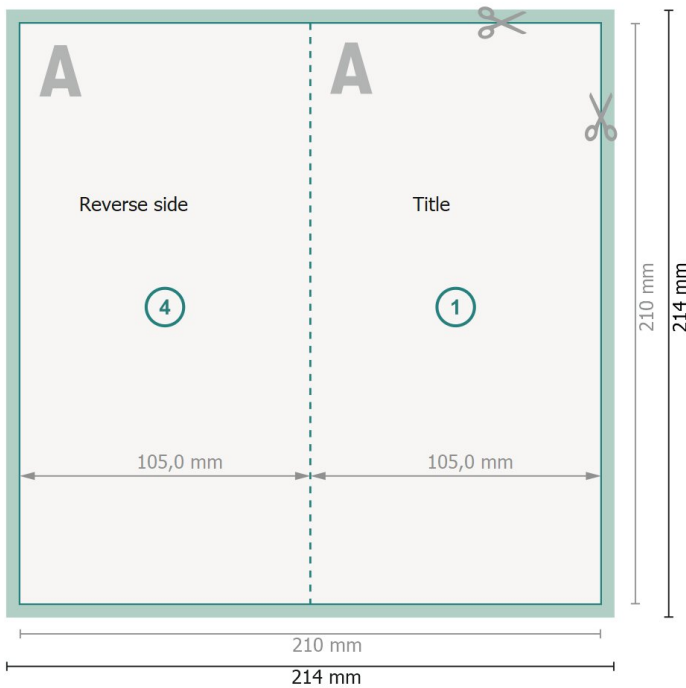

Folded Leaflets Portrait, DL

4 pages, 1 fold

Outside

Inside

Dataformat (incl. 2 mm bleed):

21,4 x 21,4 cm

bleed:

2 mm

Trimmed size:

21 x 21 cm

Trimmed size (closed):

10,5 x 21 cm

Safety margin:

4 mm

Maintaining space between the text/information and the edge of the trimmed format prevents undesirable cuts.

Explanation of symbols

Bleed

Reading direction

Trimmed size

Data format

We will cut/perforate your product here

Creasing/Folding

Please note:

Allow for trim allowance and safety margin according to instructions.

Arrange background graphics, images or graphics up to the edge of the data format.

Tolerances may occur during production due to cutting, punching and folding processes.

Printing data: Instructions and templates can be found under the menu item *Printing data* at www.onlineprinters.com