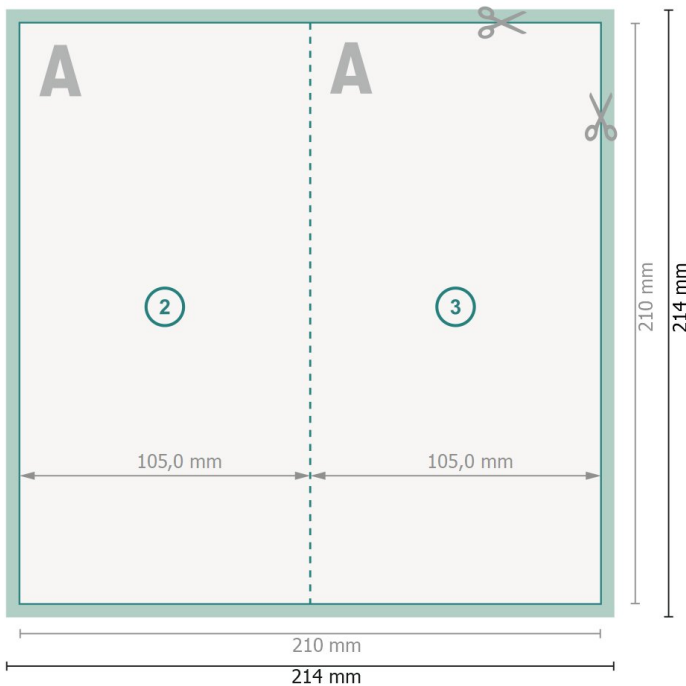

Folded Leaflets Portrait, DL

4 pages, 1 fold

Outside

Inside

Dataformat (incl. 2 mm bleed):

21,4 x 21,4 cm

bleed:

2 mm

Trimmed size:

21 x 21 cm

Trimmed size (closed):

10,5 x 21 cm

Safety margin:

4 mm

Maintaining space between the text/information and the edge of the trimmed format prevents undesirable cuts.

Explanation of symbols

Bleed

Reading direction

Trimmed size

Data format

We will cut/perforate your product here

Creasing/Folding

Please note:

Allow for trim allowance and safety margin according to instructions.

Arrange background graphics, images or graphics up to the edge of the data format.

Tolerances may occur during production due to cutting, punching and folding processes.

Printing data: Instructions and templates can be found under the menu item *Printing data* at www.onlineprinters.com