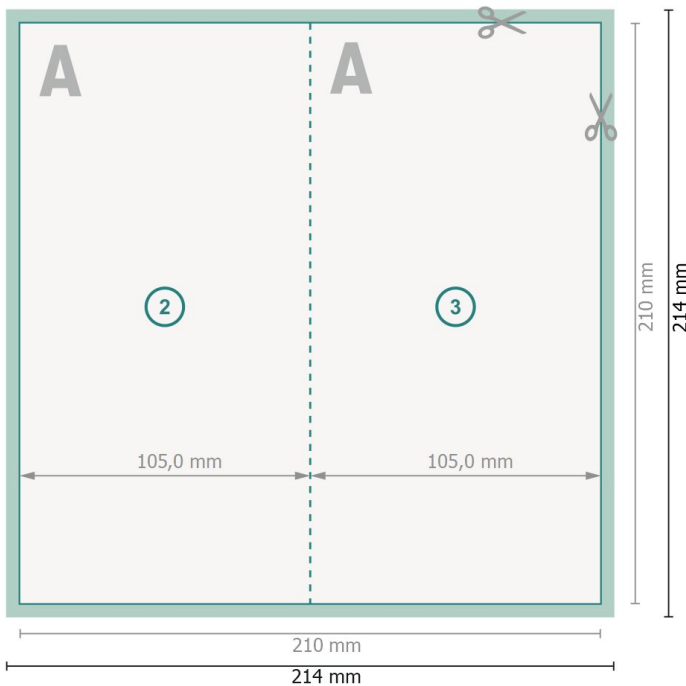

Folded Leaflets Portrait, DL

4 pages, 1 fold

Outside

Inside

Dataformat (incl. 2 mm bleed):
21,4 x 21,4 cm

bleed:
2 mm

Trimmed size:
21 x 21 cm

Trimmed size (closed):
10,5 x 21 cm

Safety margin:
4 mm

Maintaining space between the text/information and the edge of the trimmed format prevents undesirable cuts.

Explanation of symbols

Bleed

Reading direction

Trimmed size

Data format

We will cut/perforate your product here

Creasing/Folding

Please note:

Allow for trim allowance and safety margin according to instructions.

Arrange background graphics, images or graphics up to the edge of the data format.

Tolerances may occur during production due to cutting, punching and folding processes.