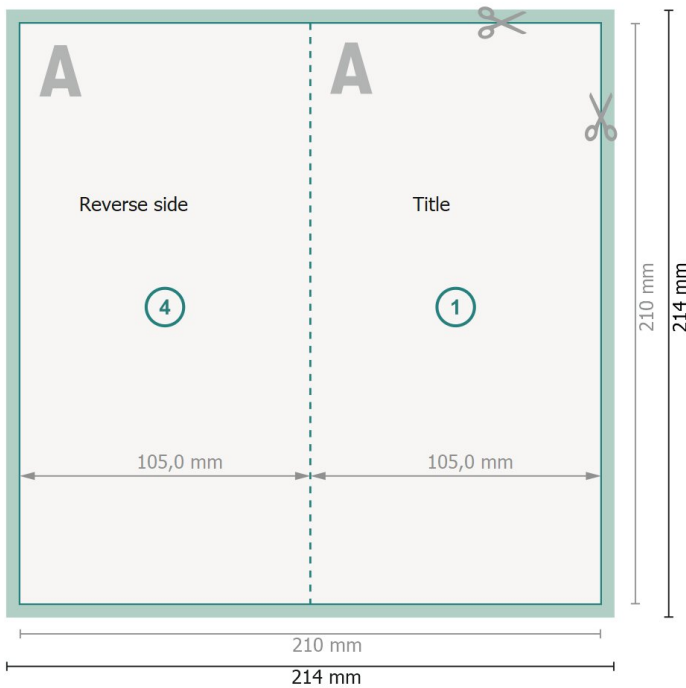

Folded Leaflets Portrait, DL

4 pages, 1 fold

Outside

Inside

Dataformat (incl. 2 mm bleed):
21,4 x 21,4 cm

bleed:
2 mm

Trimmed size:
21 x 21 cm

Trimmed size (closed):
10,5 x 21 cm

Safety margin:
4 mm

Maintaining space between the text/information and the edge of the trimmed format prevents undesirable cuts.

Explanation of symbols

Bleed

Reading direction

Trimmed size

Data format

We will cut/perforate your product here

Creasing/Folding

Please note:

Allow for trim allowance and safety margin according to instructions.

Arrange background graphics, images or graphics up to the edge of the data format.

Tolerances may occur during production due to cutting, punching and folding processes.