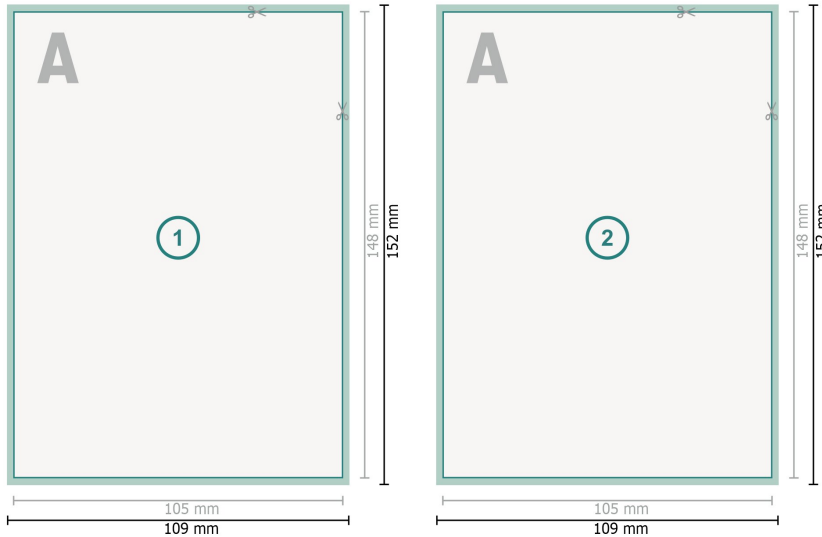

Autograph cards, A6

**Dataformat (incl. 2 mm bleed):**

10,9 x 15,2 cm

bleed:

2 mm

Trimmed size:

10,5 x 14,8 cm

Safety margin:

4 mm

Maintaining space between the text/information and the edge of the trimmed format prevents undesirable cuts.

Explanation of symbols

 Bleed

 Reading direction

 Trimmed size

 Data format

 We will cut/perforate your product here

Please note:

Allow for trim allowance and safety margin according to instructions.

Arrange background graphics, images or graphics up to the edge of the data format.

Tolerances may occur during production due to cutting, punching and folding processes.