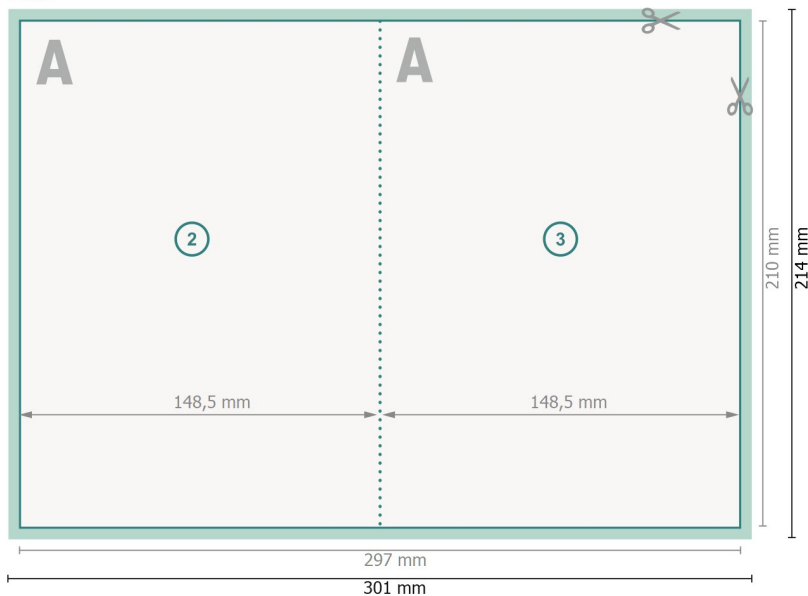

## Perforated Folded Leaflets Portrait, A5

4 pages, 1 fold

Outside

Inside

**Dataformat (incl. 2 mm bleed):**

30,1 x 21,4 cm

**bleed:**

2 mm

**Trimmed size:**

29,7 x 21 cm

**Trimmed size (closed):**

14,8 x 21 cm

**Safety margin:**

4 mm

Maintaining space between the text/information and the edge of the trimmed format prevents undesirable cuts.

**Explanation of symbols**

Bleed

Reading direction

Trimmed size

Data format

We will cut/perforate your product here

Perforation

**Please note:**

Allow for trim allowance and safety margin according to instructions.

Arrange background graphics, images or graphics up to the edge of the data format.

Tolerances may occur during production due to cutting, punching and folding processes.

Printing data: Instructions and templates can be found under the menu item *Printing data* at [www.onlineprinters.com](http://www.onlineprinters.com)