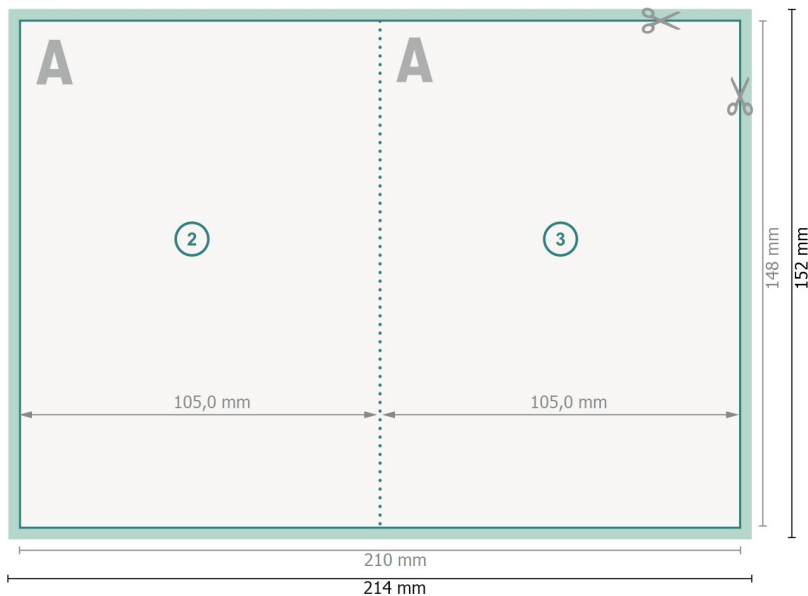

## Perforated Folded Leaflets Portrait, A6

4 pages, 1 fold

Outside

Inside

**Dataformat (incl. 2 mm bleed):**

21,4 x 15,2 cm

**bleed:**

2 mm

**Trimmed size:**

21 x 14,8 cm

**Trimmed size (closed):**

10,5 x 14,8 cm

**Safety margin:**

4 mm

Maintaining space between the text/information and the edge of the trimmed format prevents undesirable cuts.

**Explanation of symbols**

Bleed

Reading direction

Trimmed size

Data format

We will cut/perforate your product here

Perforation

**Please note:**

Allow for trim allowance and safety margin according to instructions.

Arrange background graphics, images or graphics up to the edge of the data format.

Tolerances may occur during production due to cutting, punching and folding processes.

Printing data: Instructions and templates can be found under the menu item *Printing data* at [www.onlineprinters.com](http://www.onlineprinters.com)