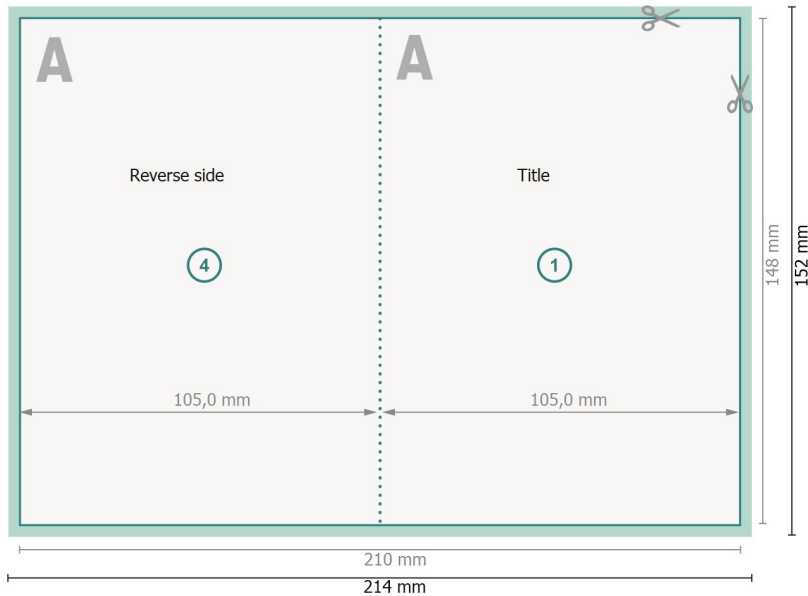

## Perforated Folded Leaflets Portrait, A6

4 pages, 1 fold

Outside

Inside

**Dataformat (incl. 2 mm bleed):**

21,4 x 15,2 cm

**bleed:**

2 mm

**Trimmed size:**

21 x 14,8 cm

**Trimmed size (closed):**

10,5 x 14,8 cm

**Safety margin:**

4 mm

Maintaining space between the text/information and the edge of the trimmed format prevents undesirable cuts.

**Explanation of symbols**

Bleed

Reading direction

Trimmed size

Data format

We will cut/perforate your product here

Perforation

**Please note:**

Allow for trim allowance and safety margin according to instructions.

Arrange background graphics, images or graphics up to the edge of the data format.

Tolerances may occur during production due to cutting, punching and folding processes.

Printing data: Instructions and templates can be found under the menu item *Printing data* at [www.onlineprinters.com](http://www.onlineprinters.com)