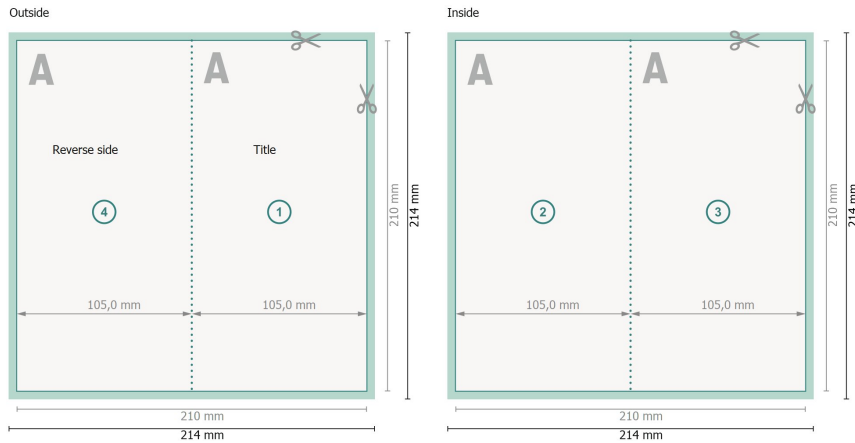

Perforated Folded Leaflets Portrait, DL

4 pages, 1 fold

Dataformat (incl. 2 mm bleed):
21,4 x 21,4 cm

bleed:
2 mm

Trimmed size:
21 x 21 cm

Trimmed size (closed):
10,5 x 21 cm

Safety margin:
4 mm

Maintaining space between the text/information and the edge of the trimmed format prevents undesirable cuts.

Explanation of symbols

Bleed

Reading direction

Trimmed size

Data format

We will cut/perforate your product here

Perforation

Please note:

Allow for trim allowance and safety margin according to instructions.

Arrange background graphics, images or graphics up to the edge of the data format.

Tolerances may occur during production due to cutting, punching and folding processes.