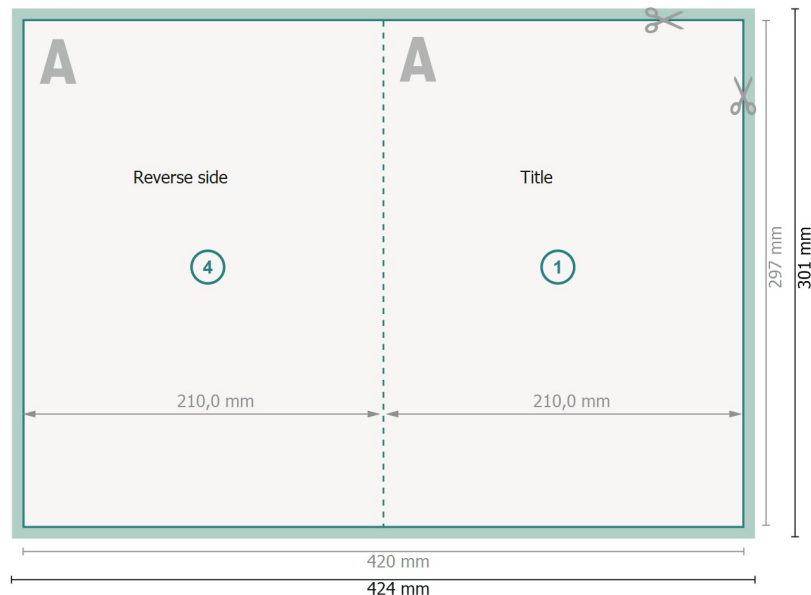

## Folded Cards Portrait, A4

1 fold

Outside

Inside

**Dataformat (incl. 2 mm bleed):**

42,4 x 30,1 cm

**bleed:**

2 mm

**Trimmed size:**

42 x 29,7 cm

**Trimmed size (closed):**

21 x 29,7 cm

**Safety margin:**

4 mm

Maintaining space between the text/information and the edge of the trimmed format prevents undesirable cuts.

**Explanation of symbols**

Bleed

Reading direction

Trimmed size

Data format

We will cut/perforate your product here

**Please note:**

Allow for trim allowance and safety margin according to instructions.

Arrange background graphics, images or graphics up to the edge of the data format.