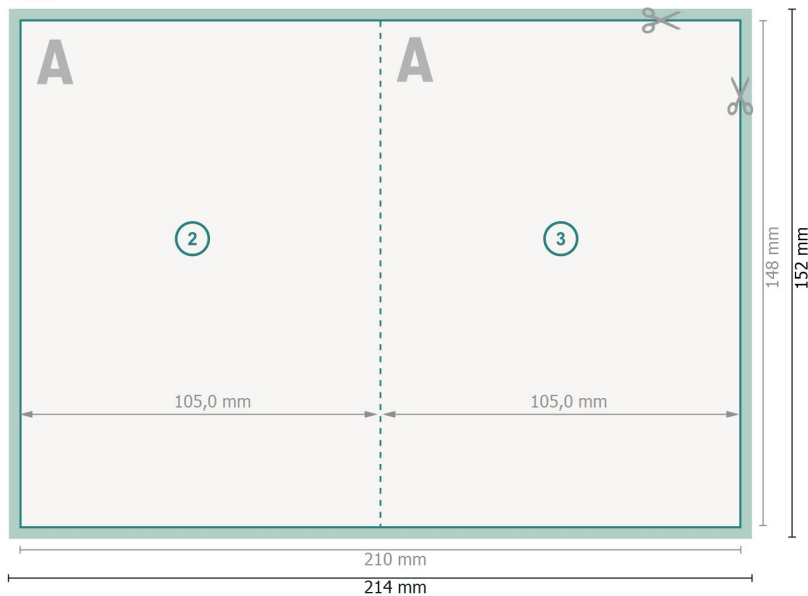

Folded Cards Portrait, A6

4 pages, 1 fold

Outside

Inside

Dataformat (incl. 2 mm bleed):

21,4 x 15,2 cm

bleed:

2 mm

Trimmed size:

21 x 14,8 cm

Trimmed size (closed):

10,5 x 14,8 cm

Safety margin:

4 mm

Maintaining space between the text/information and the edge of the trimmed format prevents undesirable cuts.

Explanation of symbols

Bleed

Reading direction

Trimmed size

Data format

We will cut/perforate your product here

Please note:

Allow for trim allowance and safety margin according to instructions.

Arrange background graphics, images or graphics up to the edge of the data format.