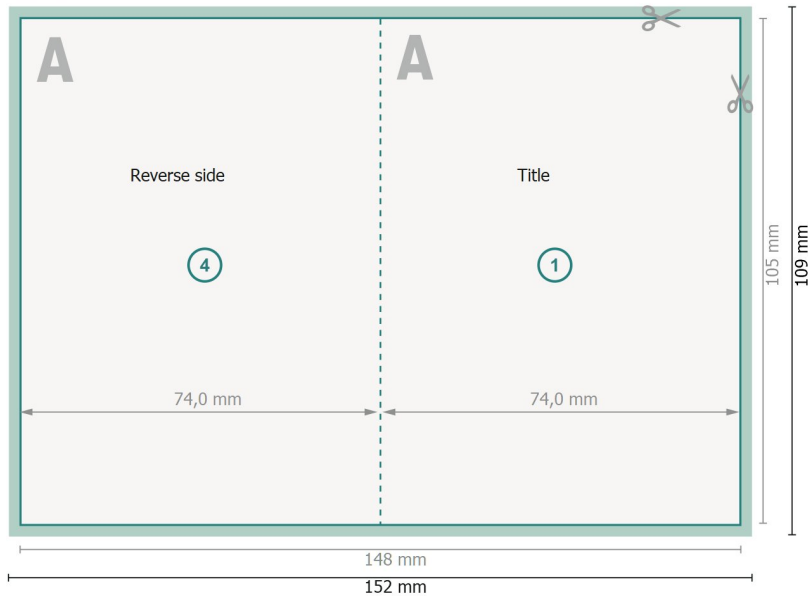

## Folded Cards Portrait, A7

1 fold

Outside

Inside

**Dataformat (incl. 2 mm bleed):**

15,2 x 10,9 cm

**bleed:**

2 mm

**Trimmed size:**

14,8 x 10,5 cm

**Trimmed size (closed):**

7,4 x 10,5 cm

**Safety margin:**

4 mm

Maintaining space between the text/information and the edge of the trimmed format prevents undesirable cuts.

**Explanation of symbols**

Bleed

Reading direction

Trimmed size

Data format

We will cut/perforate your product here

**Please note:**

Allow for trim allowance and safety margin according to instructions.

Arrange background graphics, images or graphics up to the edge of the data format.

Tolerances may occur during production due to cutting, punching and folding processes.

Printing data: Instructions and templates can be found under the menu item *Printing data* at [www.onlineprinters.com](http://www.onlineprinters.com)