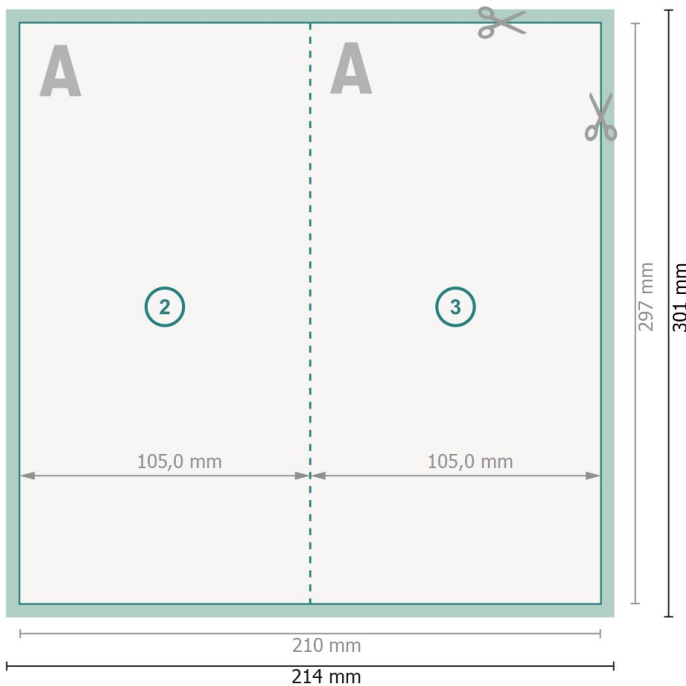

Folded Cards Portrait, A4 Half

1 fold

Outside

Inside

Dataformat (incl. 2 mm bleed):

21,4 x 30,1 cm

bleed:

2 mm

Trimmed size:

21 x 29,7 cm

Trimmed size (closed):

10,5 x 29,7 cm

Safety margin:

4 mm

Maintaining space between the text/information and the edge of the trimmed format prevents undesirable cuts.

Explanation of symbols

Bleed

Reading direction

Trimmed size

Data format

We will cut/perforate your product here

Please note:

Allow for trim allowance and safety margin according to instructions.

Arrange background graphics, images or graphics up to the edge of the data format.