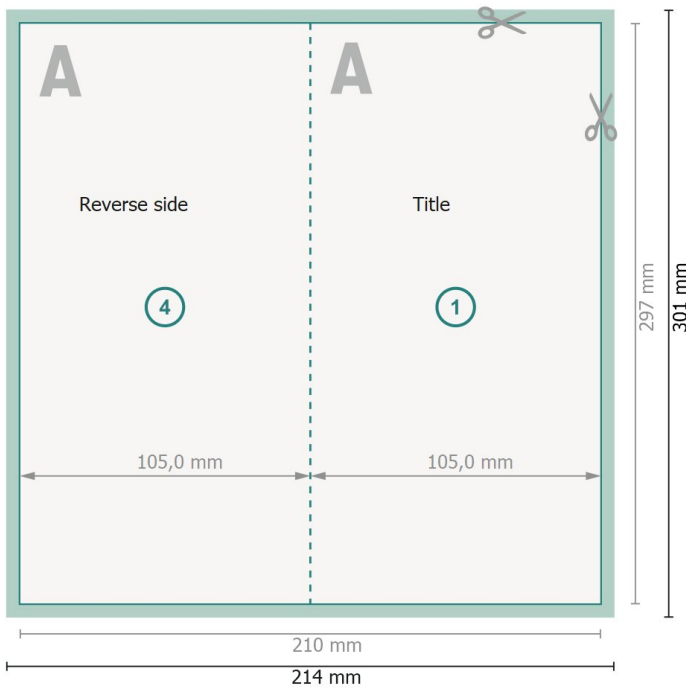

Folded Cards Portrait, A4 Half

1 fold

Outside

Inside

Dataformat (incl. 2 mm bleed):

21,4 x 30,1 cm

bleed:

2 mm

Trimmed size:

21 x 29,7 cm

Trimmed size (closed):

10,5 x 29,7 cm

Safety margin:

4 mm

Maintaining space between the text/information and the edge of the trimmed format prevents undesirable cuts.

Explanation of symbols

Bleed

Reading direction

Trimmed size

Data format

We will cut/perforate your product here

Please note:

Allow for trim allowance and safety margin according to instructions.

Arrange background graphics, images or graphics up to the edge of the data format.