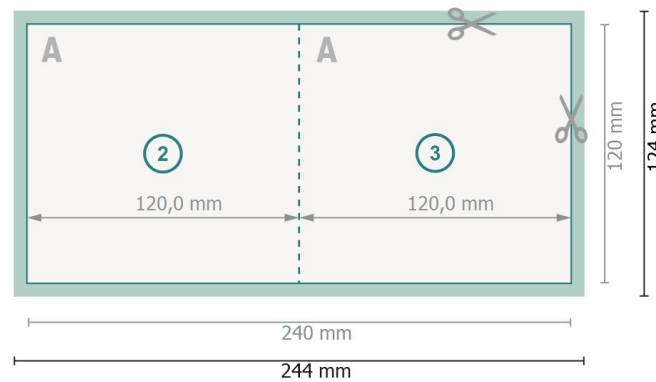

Datasheet

Folded Cards Portrait, CD-Format

1 fold

Outside

Inside

Dataformat (incl. 2 mm bleed):
24,4 x 12,4 cm

bleed:
2 mm

Trimmed size:
24 x 12 cm

Trimmed size (closed):
12 x 12 cm

Safety margin:
4 mm
Maintaining space between the text/information and the edge of the trimmed format prevents undesirable cuts.

Explanation of symbols

-  Bleed
-  Reading direction
-  Trimmed size
-  Data format
-  We will cut/perforate your product here

Please note:

Allow for trim allowance and safety margin according to instructions.

Arrange background graphics, images or graphics up to the edge of the data format.

Tolerances may occur during production due to cutting, punching and folding processes.