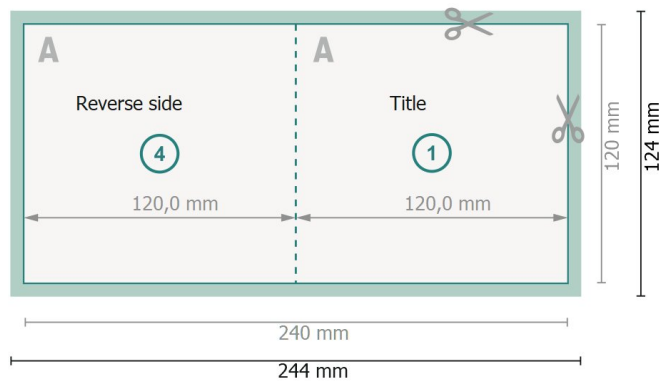

Datasheet

Folded Cards Portrait, CD-Format

1 fold

Outside

Inside

Dataformat (incl. 2 mm bleed):
24,4 x 12,4 cm

bleed:
2 mm

Trimmed size:
24 x 12 cm

Trimmed size (closed):
12 x 12 cm

Safety margin:
4 mm
Maintaining space between the text/information and the edge of the trimmed format prevents undesirable cuts.

Explanation of symbols

-  Bleed
-  Reading direction
-  Trimmed size
-  Data format
-  We will cut/perforate your product here

Please note:

Allow for trim allowance and safety margin according to instructions.

Arrange background graphics, images or graphics up to the edge of the data format.

Tolerances may occur during production due to cutting, punching and folding processes.