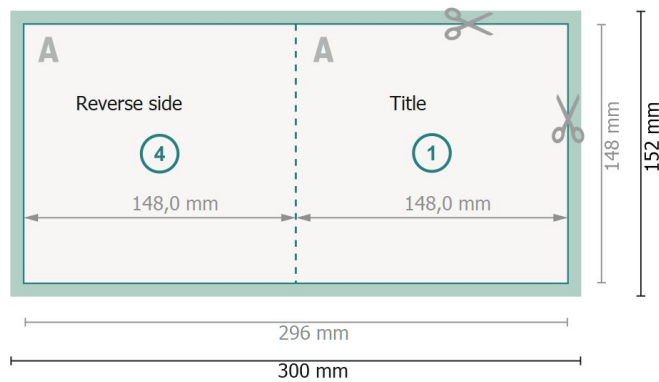

Datasheet

Folded Cards Portrait, A5-Square

1 fold

Outside

Inside

Dataformat (incl. 2 mm bleed):
30 x 15,2 cm

bleed:
2 mm

Trimmed size:
29,6 x 14,8 cm

Trimmed size (closed):
14,8 x 14,8 cm

Safety margin:
4 mm
Maintaining space between the text/information and the edge of the trimmed format prevents undesirable cuts.

Explanation of symbols

-  Bleed
-  Reading direction
-  Trimmed size
-  Data format
-  We will cut/perforate your product here

Please note:

Allow for trim allowance and safety margin according to instructions.

Arrange background graphics, images or graphics up to the edge of the data format.

Tolerances may occur during production due to cutting, punching and folding processes.