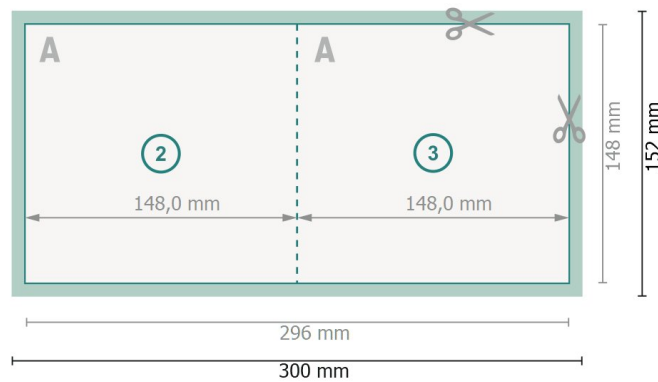

Datasheet

Folded Cards Portrait, A5-Square

1 fold

Outside

Inside

Dataformat (incl. 2 mm bleed):
30 x 15,2 cm

bleed:
2 mm

Trimmed size:
29,6 x 14,8 cm

Trimmed size (closed):
14,8 x 14,8 cm

Safety margin:
4 mm
Maintaining space between the text/information and the edge of the trimmed format prevents undesirable cuts.

Explanation of symbols

-  Bleed
-  Reading direction
-  Trimmed size
-  Data format
-  We will cut/perforate your product here

Please note:

Allow for trim allowance and safety margin according to instructions.

Arrange background graphics, images or graphics up to the edge of the data format.

Tolerances may occur during production due to cutting, punching and folding processes.