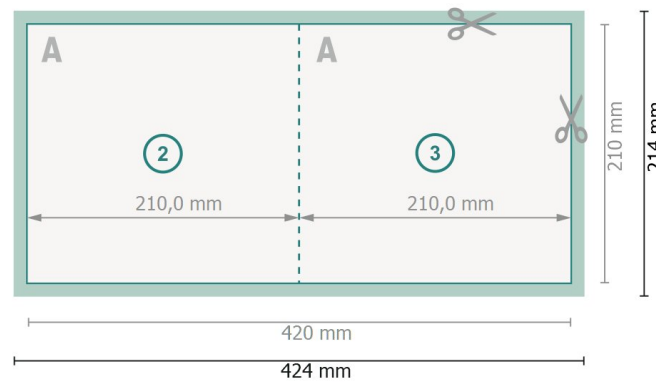

Datasheet

Folded Cards Portrait, A4-Square

1 fold

Outside

Inside

Dataformat (incl. 2 mm bleed):
42,4 x 21,4 cm

bleed:
2 mm

Trimmed size:
42 x 21 cm

Trimmed size (closed):
21 x 21 cm

Safety margin:
4 mm
Maintaining space between the text/information and the edge of the trimmed format prevents undesirable cuts.

Explanation of symbols

-  Bleed
-  Reading direction
-  Trimmed size
-  Data format
-  We will cut/perforate your product here

Please note:

Allow for trim allowance and safety margin according to instructions.

Arrange background graphics, images or graphics up to the edge of the data format.

Tolerances may occur during production due to cutting, punching and folding processes.