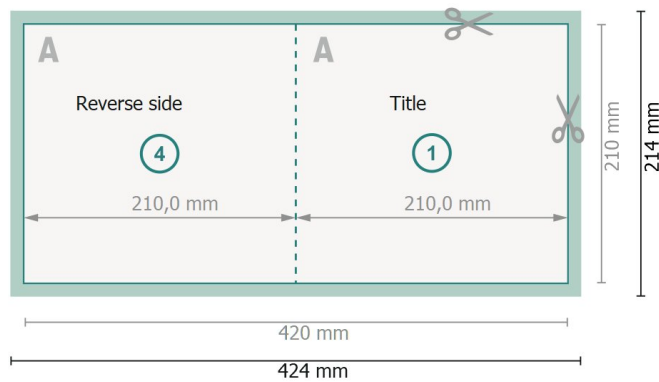

Datasheet

Folded Cards Portrait, A4-Square

1 fold

Outside

Inside

Dataformat (incl. 2 mm bleed):
42,4 x 21,4 cm

bleed:
2 mm

Trimmed size:
42 x 21 cm

Trimmed size (closed):
21 x 21 cm

Safety margin:
4 mm
Maintaining space between the text/information and the edge of the trimmed format prevents undesirable cuts.

Explanation of symbols

-  Bleed
-  Reading direction
-  Trimmed size
-  Data format
-  We will cut/perforate your product here

Please note:

Allow for trim allowance and safety margin according to instructions.

Arrange background graphics, images or graphics up to the edge of the data format.

Tolerances may occur during production due to cutting, punching and folding processes.