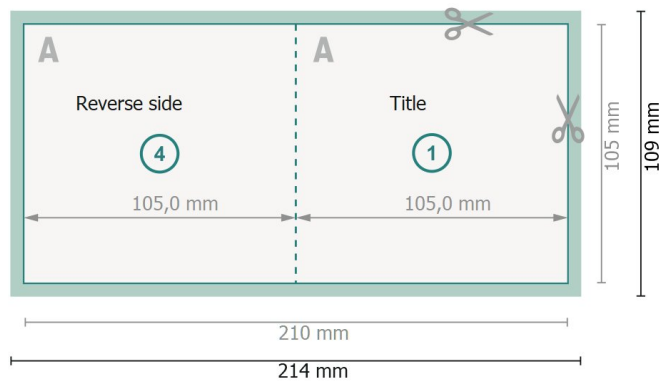

Datasheet

Folded Cards Portrait, A6-Square

1 fold

Outside

Inside

Dataformat (incl. 2 mm bleed):
21,4 x 10,9 cm

bleed:
2 mm

Trimmed size:
21 x 10,5 cm

Trimmed size (closed):
10,5 x 10,5 cm

Safety margin:
4 mm
Maintaining space between the text/information and the edge of the trimmed format prevents undesirable cuts.

Explanation of symbols

-  Bleed
-  Reading direction
-  Trimmed size
-  Data format
-  We will cut/perforate your product here

Please note:

Allow for trim allowance and safety margin according to instructions.

Arrange background graphics, images or graphics up to the edge of the data format.

Tolerances may occur during production due to cutting, punching and folding processes.