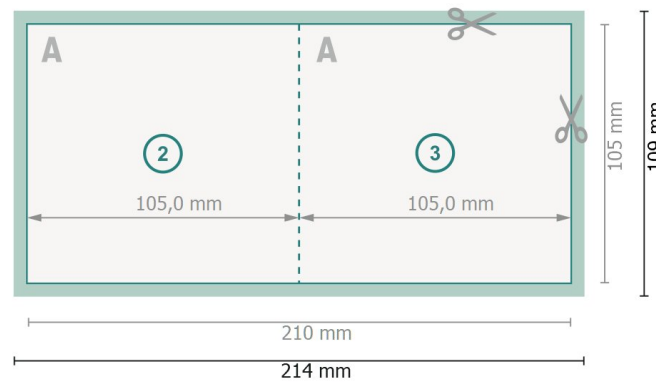

Datasheet

Folded Cards Portrait, A6-Square

1 fold

Outside

Inside

Dataformat (incl. 2 mm bleed):
21,4 x 10,9 cm

bleed:
2 mm

Trimmed size:
21 x 10,5 cm

Trimmed size (closed):
10,5 x 10,5 cm

Safety margin:
4 mm
Maintaining space between the text/information and the edge of the trimmed format prevents undesirable cuts.

Explanation of symbols

-  Bleed
-  Reading direction
-  Trimmed size
-  Data format
-  We will cut/perforate your product here

Please note:

Allow for trim allowance and safety margin according to instructions.

Arrange background graphics, images or graphics up to the edge of the data format.

Tolerances may occur during production due to cutting, punching and folding processes.