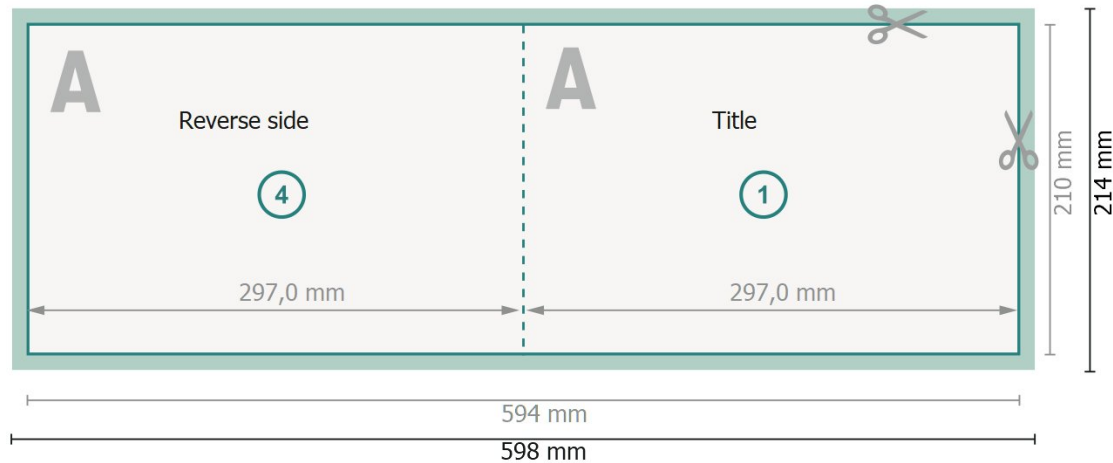

# Folded Cards Landscape, A4

1 fold

Outside

Inside

**Dataformat (incl. 2 mm bleed):**

59,8 x 21,4 cm

**bleed:**

2 mm

**Trimmed size:**

59,4 x 21 cm

**Trimmed size (closed):**

29,7 x 21 cm

**Safety margin:**

4 mm

Maintaining space between the text/information and the edge of the trimmed format prevents undesirable cuts.

## Explanation of symbols

 Bleed

 Reading direction

 Trimmed size

 Data format

 We will cut/perforate your product here

## Please note:

Allow for trim allowance and safety margin according to instructions.

Arrange background graphics, images or graphics up to the edge of the data format.

Tolerances may occur during production due to cutting, punching and folding processes.