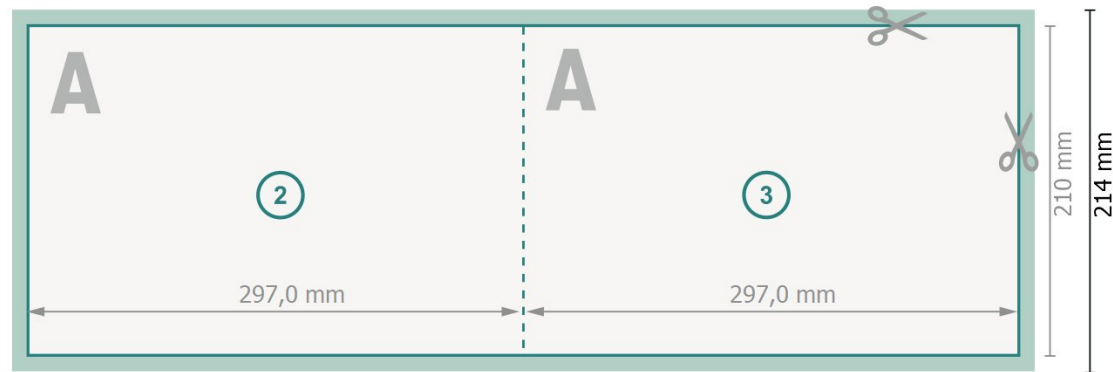

# Folded Cards Landscape, A4

1 fold

Outside

Inside

**Dataformat (incl. 2 mm bleed):**

59,8 x 21,4 cm

**bleed:**

2 mm

**Trimmed size:**

59,4 x 21 cm

**Trimmed size (closed):**

29,7 x 21 cm

**Safety margin:**

4 mm

Maintaining space between the text/information and the edge of the trimmed format prevents undesirable cuts.

## Explanation of symbols

 Bleed

 Reading direction

 Trimmed size

 Data format

 We will cut/perforate your product here