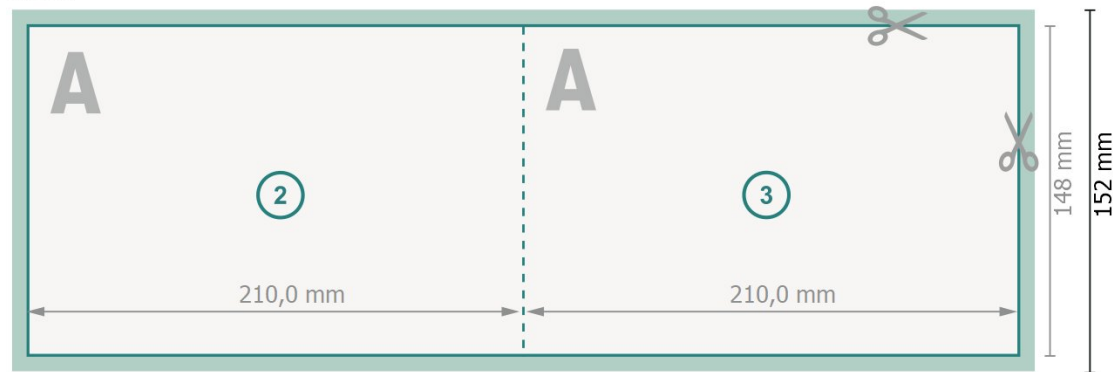

Folded Cards Landscape, A5

1 fold

Outside

Inside

Dataformat (incl. 2 mm bleed):

42,4 x 15,2 cm

bleed:

2 mm

Trimmed size:

42 x 14,8 cm

Trimmed size (closed):

21 x 14,8 cm

Safety margin:

4 mm

Maintaining space between the text/information and the edge of the trimmed format prevents undesirable cuts.

Please note:

Allow for trim allowance and safety margin according to instructions.

Arrange background graphics, images or graphics up to the edge of the data format.

Tolerances may occur during production due to cutting, punching and folding processes.