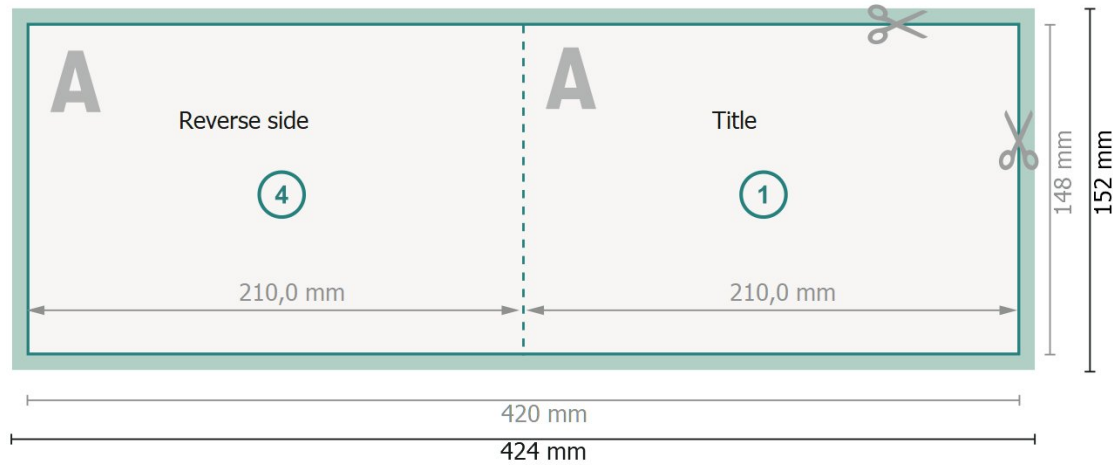

Folded Cards Landscape, A5

1 fold

Outside

Inside

Dataformat (incl. 2 mm bleed):

42,4 x 15,2 cm

bleed:

2 mm

Trimmed size:

42 x 14,8 cm

Trimmed size (closed):

21 x 14,8 cm

Safety margin:

4 mm

Maintaining space between the text/information and the edge of the trimmed format prevents undesirable cuts.

Please note:

Allow for trim allowance and safety margin according to instructions.

Arrange background graphics, images or graphics up to the edge of the data format.

Tolerances may occur during production due to cutting, punching and folding processes.