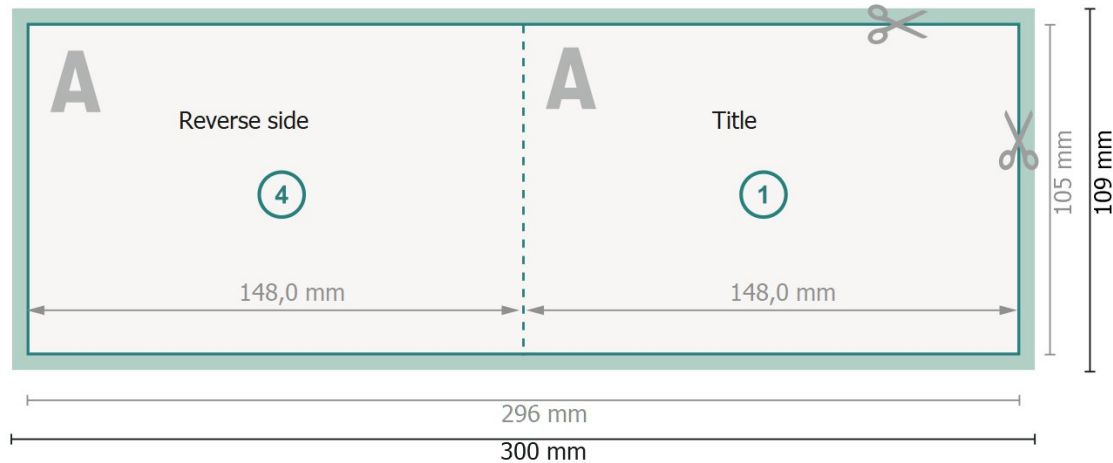

Folded Cards Landscape, A6

1 fold

Outside

Inside

Dataformat (incl. 2 mm bleed):

30 x 10,9 cm

bleed:

2 mm

Trimmed size:

29,6 x 10,5 cm

Trimmed size (closed):

14,8 x 10,5 cm

Safety margin:

4 mm

Maintaining space between the text/information and the edge of the trimmed format prevents undesirable cuts.

Please note:

Allow for trim allowance and safety margin according to instructions.

Arrange background graphics, images or graphics up to the edge of the data format.

Tolerances may occur during production due to cutting, punching and folding processes.