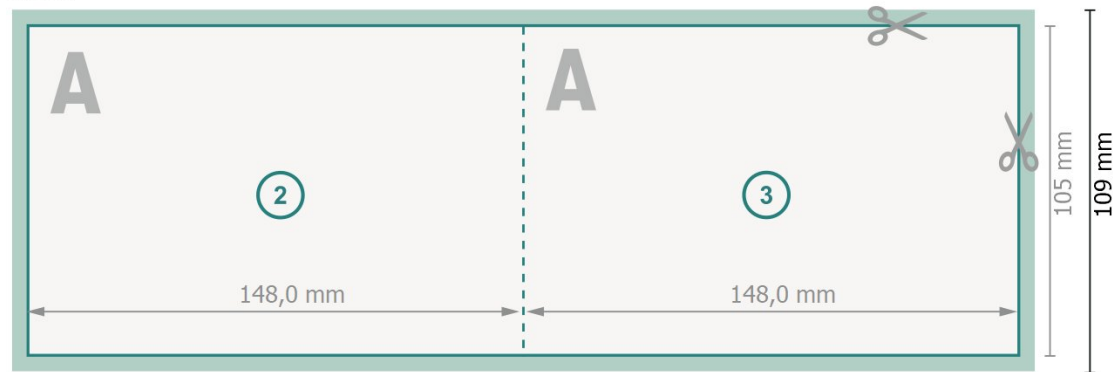

Folded Cards Landscape, A6

1 fold

Outside

Inside

Dataformat (incl. 2 mm bleed):

30 x 10,9 cm

bleed:

2 mm

Trimmed size:

29,6 x 10,5 cm

Trimmed size (closed):

14,8 x 10,5 cm

Safety margin:

4 mm

Maintaining space between the text/information and the edge of the trimmed format prevents undesirable cuts.

Please note:

Allow for trim allowance and safety margin according to instructions.

Arrange background graphics, images or graphics up to the edge of the data format.

Tolerances may occur during production due to cutting, punching and folding processes.