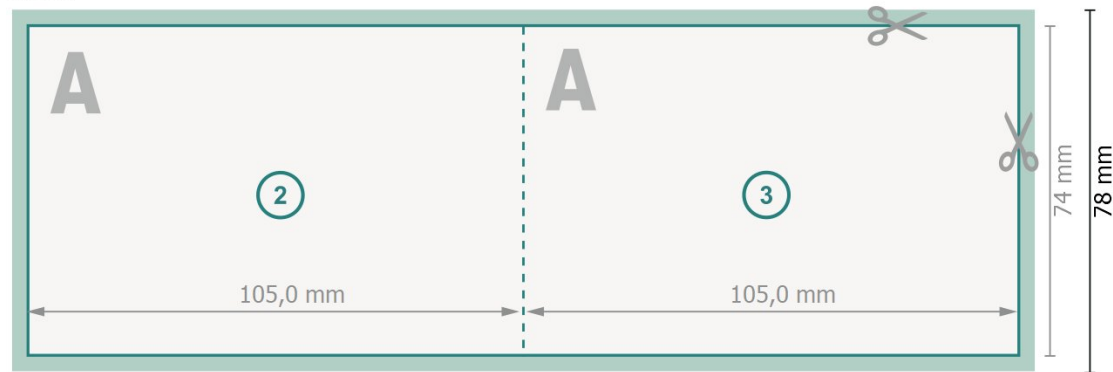

# Folded Cards Landscape, A7

1 fold

Outside

Inside

**Dataformat (incl. 2 mm bleed):**

21,4 x 7,8 cm

**bleed:**

2 mm

**Trimmed size:**

21 x 7,4 cm

**Trimmed size (closed):**

10,5 x 7,4 cm

**Safety margin:**

4 mm

Maintaining space between the text/information and the edge of the trimmed format prevents undesirable cuts.

## Please note:

Allow for trim allowance and safety margin according to instructions.

Arrange background graphics, images or graphics up to the edge of the data format.

Tolerances may occur during production due to cutting, punching and folding processes.