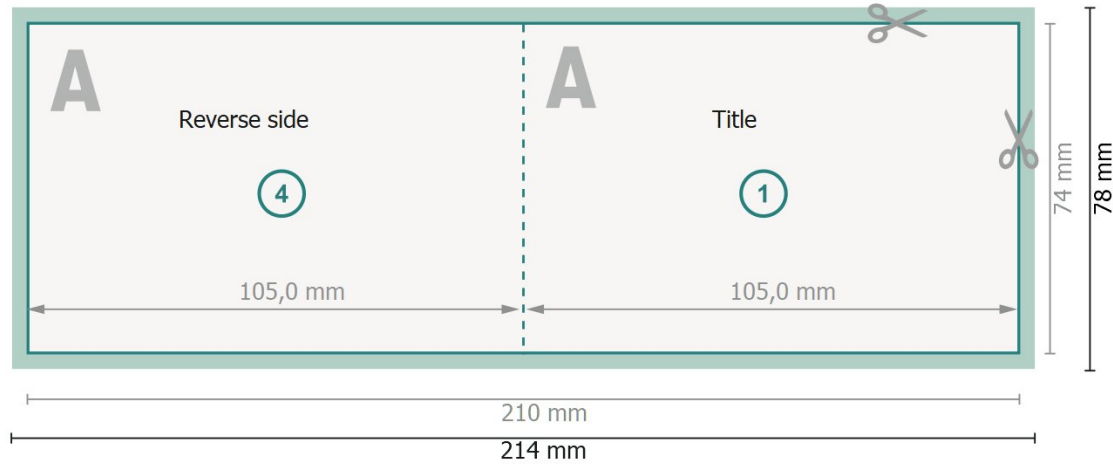

# Folded Cards Landscape, A7

1 fold

Outside

Inside

**Dataformat (incl. 2 mm bleed):**

21,4 x 7,8 cm

**bleed:**

2 mm

**Trimmed size:**

21 x 7,4 cm

**Trimmed size (closed):**

10,5 x 7,4 cm

**Safety margin:**

4 mm

Maintaining space between the text/information and the edge of the trimmed format prevents undesirable cuts.

## Please note:

Allow for trim allowance and safety margin according to instructions.

Arrange background graphics, images or graphics up to the edge of the data format.

Tolerances may occur during production due to cutting, punching and folding processes.

## Explanation of symbols

 Bleed

 Reading direction

 Trimmed size

 Data format

 We will cut/perforate your product here