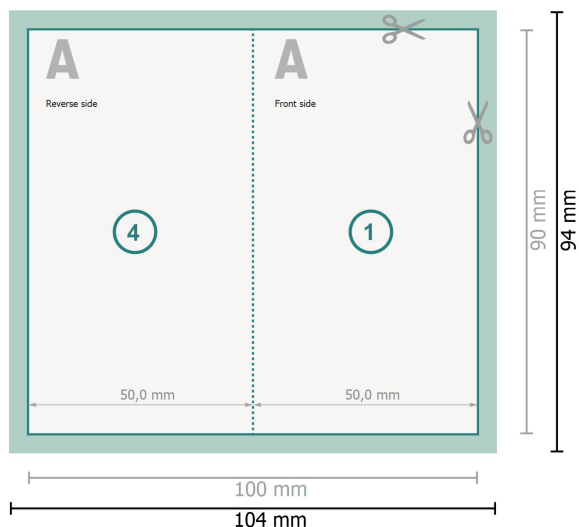

Fold. business card Portrait, 5.0 x 9.0 cm

1 fold

Dataformat (incl. 2 mm bleed):

10,4 x 9,4 cm

bleed:

2 mm

Trimmed size:

10 x 9 cm

Trimmed size (closed):

5 x 9 cm

Safety margin:

4 mm

Maintaining space between the text/information and the edge of the trimmed format prevents undesirable cuts.

Explanation of symbols

 Bleed

 Reading direction

 Trimmed size

 Data format

 Creasing/Folding

Please note:

Allow for trim allowance and safety margin according to instructions.

Arrange background graphics, images or graphics up to the edge of the data format.