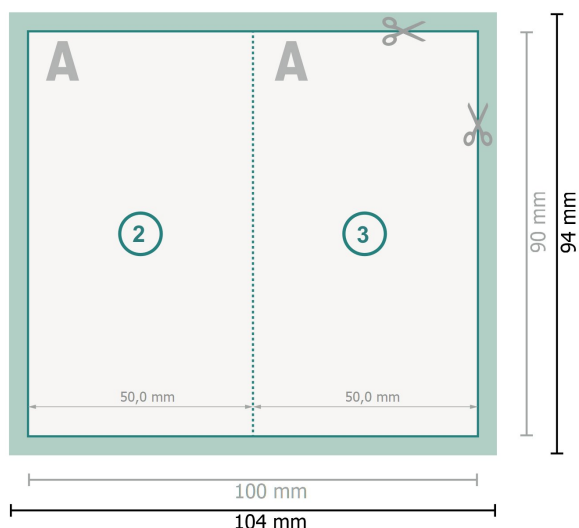

Fold. business card Portrait, 5.0 x 9.0 cm

1 fold

Dataformat (incl. 2 mm bleed):

10,4 x 9,4 cm

bleed:

2 mm

Trimmed size:

10 x 9 cm

Trimmed size (closed):

5 x 9 cm

Safety margin:

4 mm

Maintaining space between the text/information and the edge of the trimmed format prevents undesirable cuts.

Explanation of symbols

 Bleed

 Reading direction

 Trimmed size

 Data format

 Creasing/Folding

Please note:

Allow for trim allowance and safety margin according to instructions.

Arrange background graphics, images or graphics up to the edge of the data format.