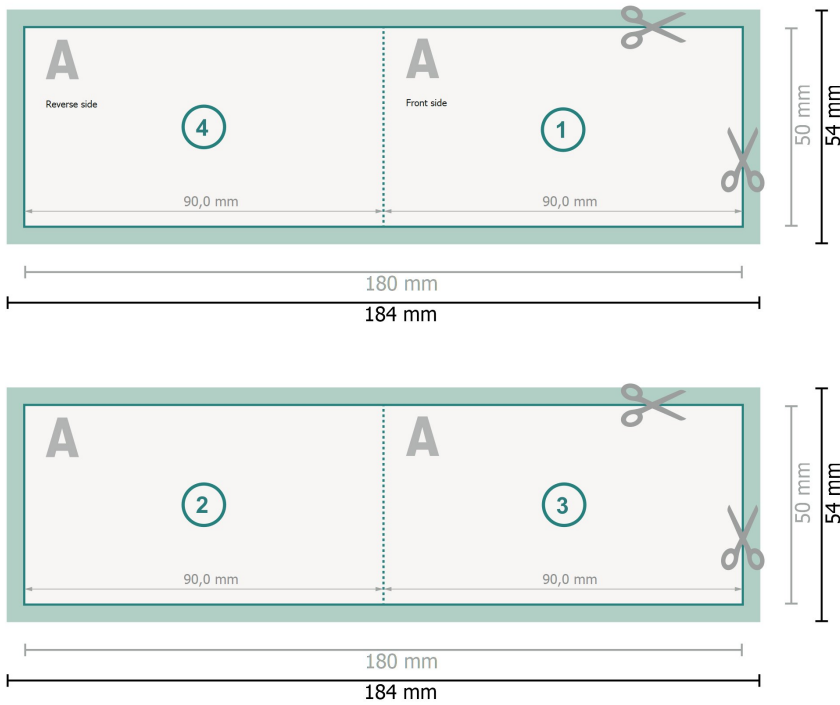

# Fold. business card Landscape, 9.0 x 5.0 cm

1 fold

**Dataformat (incl. 2 mm bleed):**  
18,4 x 5,4 cm

**bleed:**  
2 mm

**Trimmed size:**  
18 x 5 cm

**Trimmed size (closed):**  
9 x 5 cm

**Safety margin:**  
4 mm

Maintaining space between the text/information and the edge of the trimmed format prevents undesirable cuts.

## Explanation of symbols

-  Bleed
-  Reading direction
-  Trimmed size
-  Data format
-  Creasing/Folding

## Please note:

Allow for trim allowance and safety margin according to instructions.

Arrange background graphics, images or graphics up to the edge of the data format.

Tolerances may occur during production due to cutting, punching and folding processes.