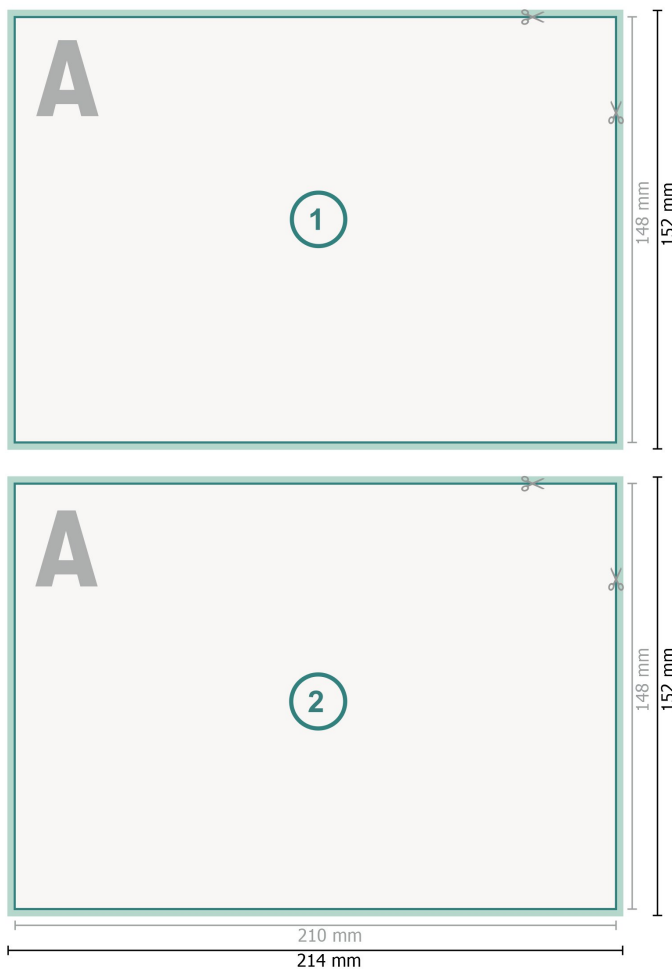

Greeting cards Landscape, A5

Dataformat (incl. 2 mm bleed):

21,4 x 15,2 cm

bleed:

2 mm

Trimmed size:

21 x 14,8 cm

Safety margin:

4 mm

Maintaining space between the text/information and the edge of the trimmed format prevents undesirable cuts.

Explanation of symbols

- Bleed
- Reading direction
- Trimmed size
- Data format
- We will cut/perforate your product here

Please note:

Allow for trim allowance and safety margin according to instructions.

Arrange background graphics, images or graphics up to the edge of the data format.

Tolerances may occur during production due to cutting, punching and folding processes.