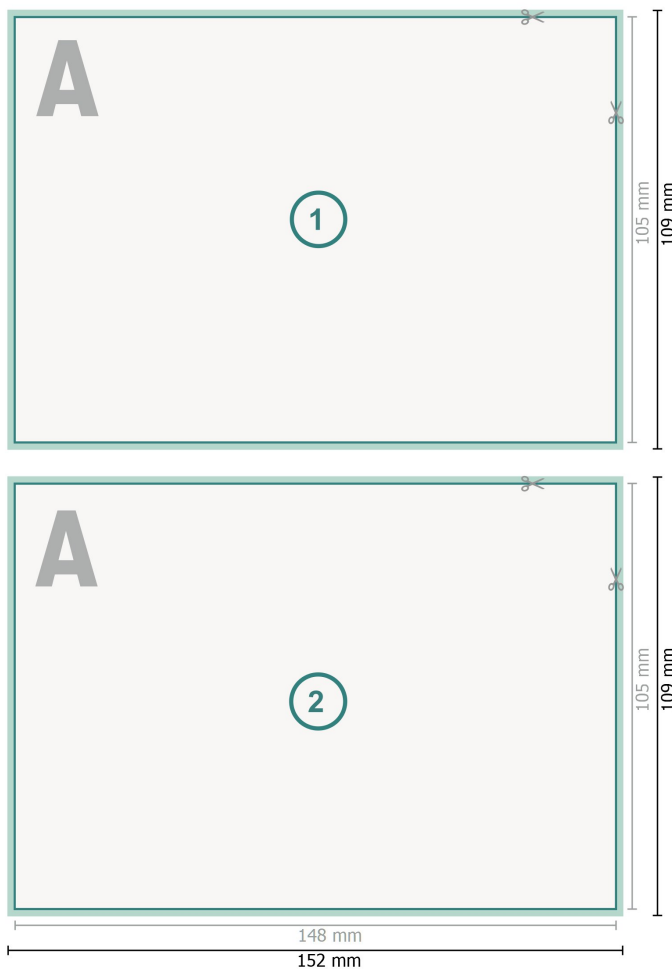

Greeting cards Landscape, A6

**Dataformat (incl. 2 mm bleed):**

15,2 x 10,9 cm

Trimmed size:

14,8 x 10,5 cm

bleed:

2 mm

Safety margin:

4 mm

Maintaining space between the text/information and the edge of the trimmed format prevents undesirable cuts.

Explanation of symbols

- Bleed
- Reading direction
- Trimmed size
- Data format
- We will cut/perforate your product here

Please note:

Allow for trim allowance and safety margin according to instructions.

Arrange background graphics, images or graphics up to the edge of the data format.

Tolerances may occur during production due to cutting, punching and folding processes.