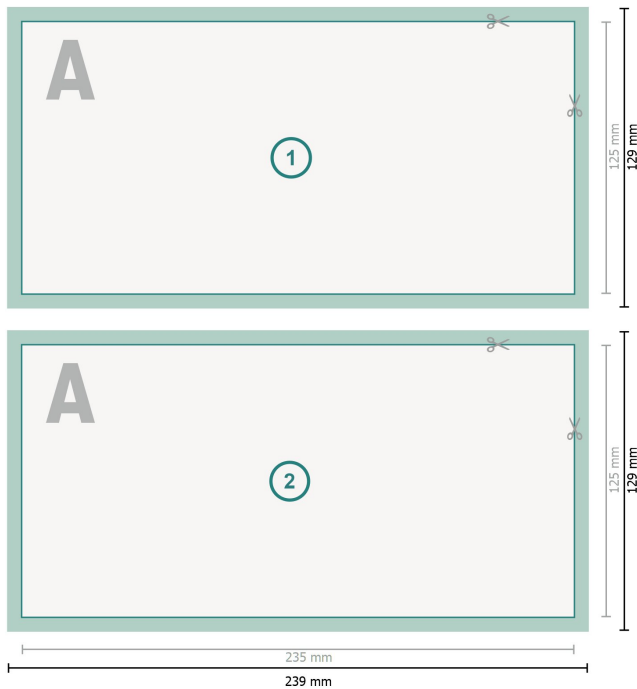

Greeting cards Landscape, Maxi

**Dataformat (incl. 2 mm bleed):**

23,9 x 12,9 cm

Trimmed size:

23,5 x 12,5 cm

bleed:

2 mm

Safety margin:

4 mm

Maintaining space between the text/information and the edge of the trimmed format prevents undesirable cuts.

Explanation of symbols

 Bleed

 Reading direction

 Trimmed size

 Data format

 We will cut/perforate your product here

Please note:

Allow for trim allowance and safety margin according to instructions.

Arrange background graphics, images or graphics up to the edge of the data format.

Tolerances may occur during production due to cutting, punching and folding processes.