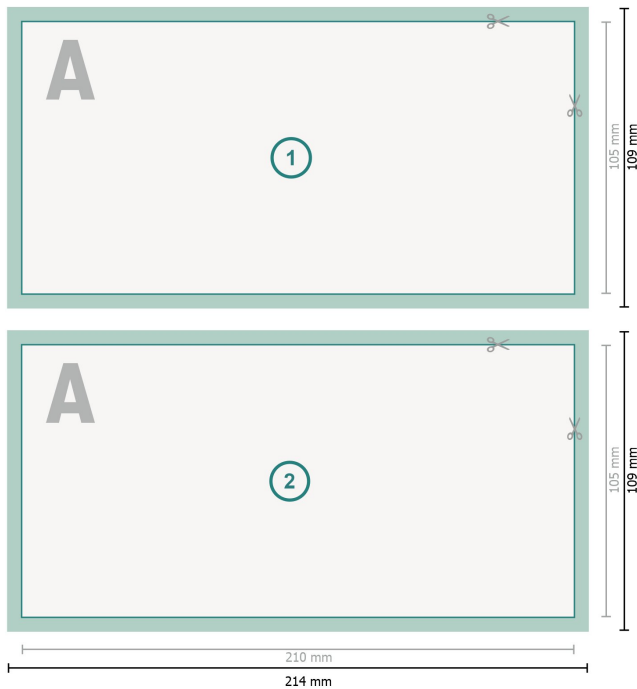

## Greeting cards Landscape, DL

**Dataformat (incl. 2 mm bleed):**

21,4 x 10,9 cm

**Trimmed size:**

21 x 10,5 cm

**bleed:**

2 mm

**Safety margin:**

4 mm

Maintaining space between the text/information and the edge of the trimmed format prevents undesirable cuts.

**Explanation of symbols**

Bleed

Reading direction

Trimmed size

Data format

We will cut/perforate your product here

---

**Please note:**

Allow for trim allowance and safety margin according to instructions.

Arrange background graphics, images or graphics up to the edge of the data format.

Tolerances may occur during production due to cutting, punching and folding processes.