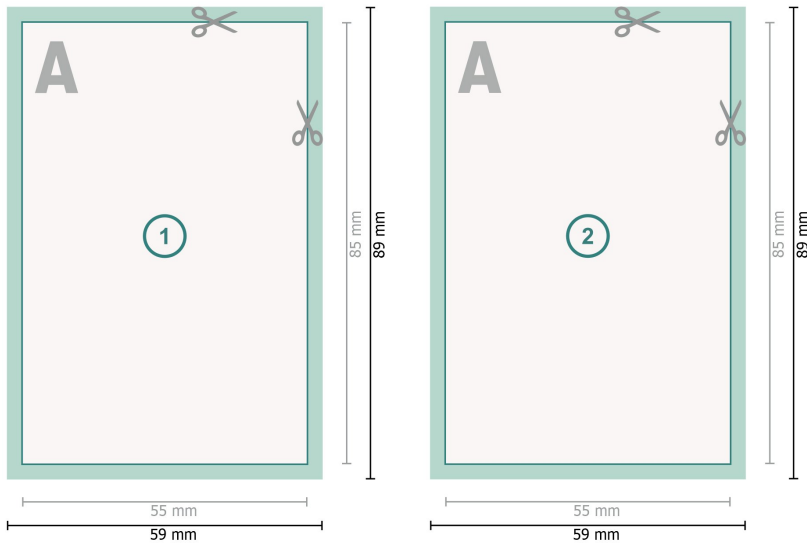

Thank you cards Portrait, 5.5 x 8.5 cm

Dataformat (incl. 2 mm bleed):

5,9 x 8,9 cm

bleed:

2 mm

Trimmed size:

5,5 x 8,5 cm

Safety margin:

4 mm

Maintaining space between the text/information and the edge of the trimmed format prevents undesirable cuts.

Explanation of symbols

 Bleed

 Reading direction

 Trimmed size

 Data format

 We will cut/perforate your product here

Please note:

Allow for trim allowance and safety margin according to instructions.

Arrange background graphics, images or graphics up to the edge of the data format.

Tolerances may occur during production due to cutting, punching and folding processes.