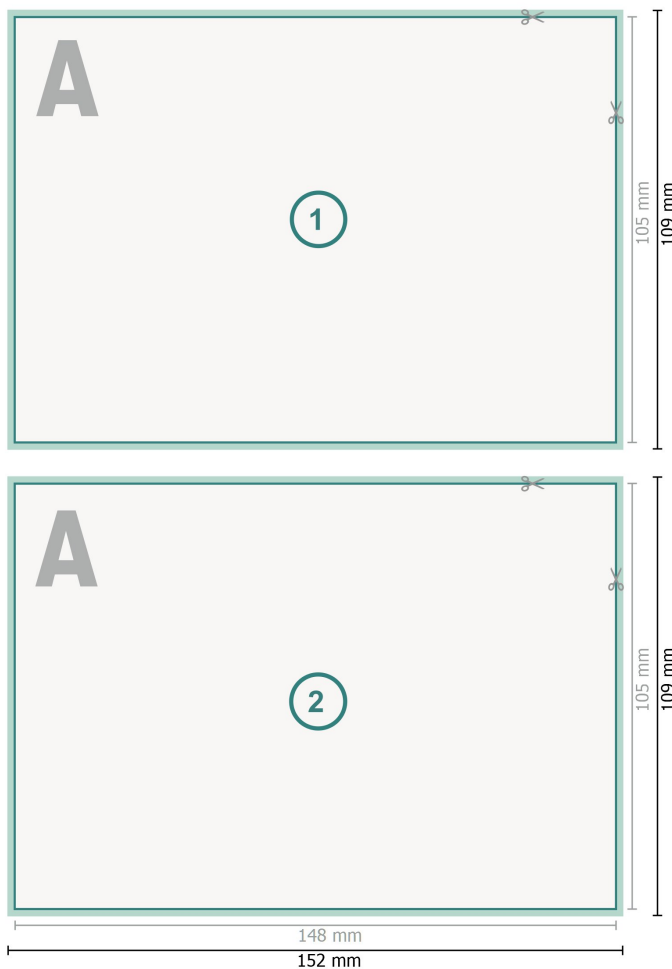

## Thank you cards Landscape, A6

**Dataformat (incl. 2 mm bleed):**

15,2 x 10,9 cm

**bleed:**

2 mm

**Trimmed size:**

14,8 x 10,5 cm

**Safety margin:**

4 mm

Maintaining space between the text/information and the edge of the trimmed format prevents undesirable cuts.

**Explanation of symbols**

- Bleed
- Reading direction
- Trimmed size
- Data format
- We will cut/perforate your product here

**Please note:**

Allow for trim allowance and safety margin according to instructions.

Arrange background graphics, images or graphics up to the edge of the data format.

Tolerances may occur during production due to cutting, punching and folding processes.