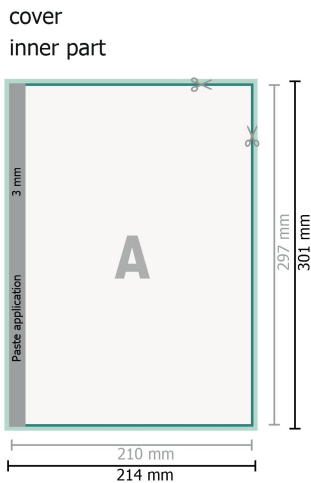

Gummed Mount (rotary printing), A4

Sequence of pages

Create pages consecutively as individual pages.

finished product

Please observe our artwork information

Dataformat (incl. 2 mm bleed):

21,4 x 30,1 cm

bleed:

2 mm

Trimmed size:

21 x 29,7 cm

Safety margin:

5 mm

Maintaining space between the text/information and the edge of the trimmed format prevents undesirable cuts.

Explanation of symbols

Bleed

Reading direction

Trimmed size

Data format

We will cut/perforate your product here

Please note:

Allow for trim allowance and safety margin according to instructions.

Arrange background graphics, images or graphics up to the edge of the data format.