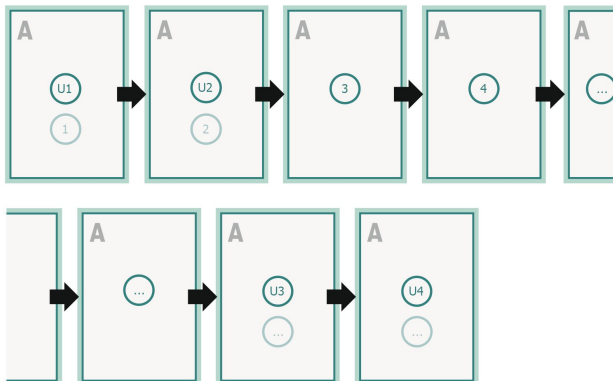

Gummed Mount (rotary printing), A4

Sequence of pages

Create pages consecutively as individual pages.

finished product

Please observe our artwork information

Dataformat (incl. 2 mm bleed):

21,4 x 30,1 cm

bleed:

2 mm

Trimmed size:

21 x 29,7 cm

Safety margin:

5 mm

Maintaining space between the text/information and the edge of the trimmed format prevents undesirable cuts.

Explanation of symbols

Bleed

Reading direction

Trimmed size

Data format

We will cut/perforate your product here

Please note:

Allow for trim allowance and safety margin according to instructions.

Arrange background graphics, images or graphics up to the edge of the data format.