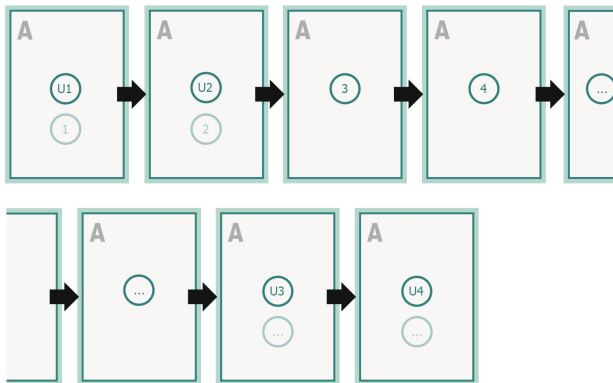

## Gummed Mount Brochure, A4

### Sequence of pages

Create pages consecutively as individual pages.

### Dataformat (incl. 2 mm bleed):

21,4 x 30,1 cm

### Trimmed size:

21 x 29,7 cm