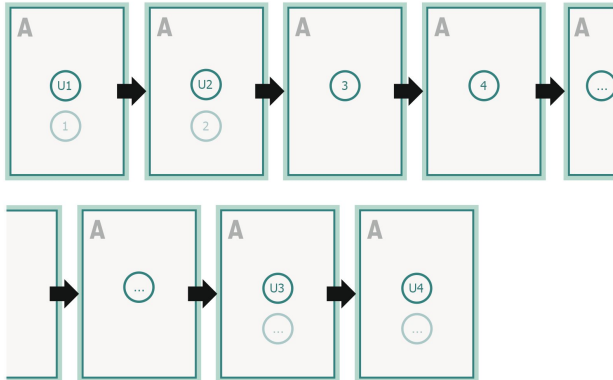

## Gummed Mount Brochure, A3

cover  
inner part

### Sequence of pages

Create pages consecutively as individual pages.

### Dataformat (incl. 2 mm bleed):

30,1 x 42,4 cm

### Trimmed size:

29,7 x 42 cm